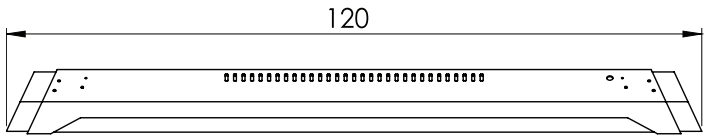

NEXT GENERATION LINEAR PENDANTS

ALFA

Customizable item

Dim: W - 11 cm, L - 120 cm
Material: Wood, metal, acrylic
Finish: Powder coating, wood lacquer

- * Light sourc: Built in led module
- * Dimming options: Dali / 1-10v / push - on request
- * Ip 20
- * Integral driver
- * 110 - 127v / 220 - 240v
- * Hanging options: Metal wire / metal chain
- * 4000k - on request

Color options:

Custom colors available

Photo by Yoav Gurin

Alfa 120 cm: 16w, cri 80, 3000k, 1940Lm
Alfa 120 cm: 34w, cri 80, 3000k, 3680Lm