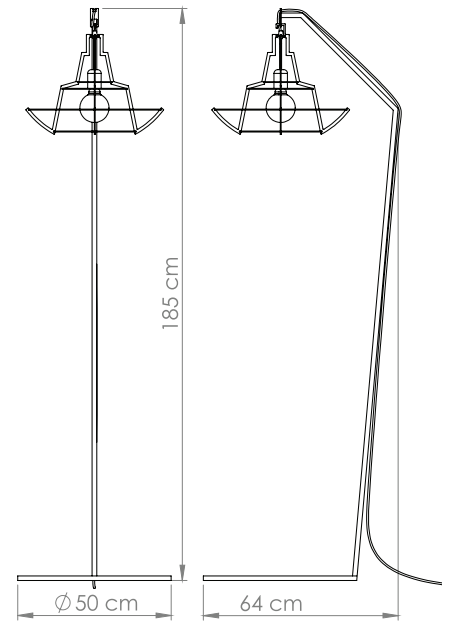

SLIMS

BILLY BOB

PENDANT / WALL / FLOOR

Customizable item

Material: Metal
Finish: Powder coating

- * Light source: E27 (bulb not included)
- * 110 - 127v / 220 - 240v
- * Ip 20
- * Hanging options: Metal wire / metal chain
- * Customizable item
- * Dimming options: Triac (depends on bulb)

Color options:

Custom colors available

Photo by Yoav Gurin

BILLY BOB

Dim: Diameter 45 cm H – 37 cm

BILLY BOB WALL

Dim: Diameter 45 cm H – 43 cm

BILLY BOB FLOOR

Dim: Diameter 50 cm H – 185