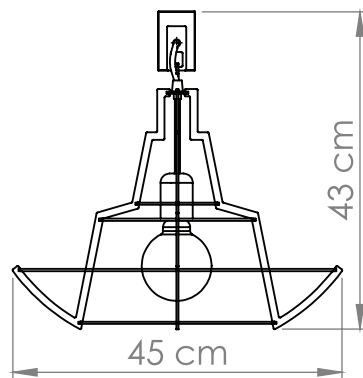

Color options:

Custom colors available

Photo by Yoav Gurin

BILLY BOB

Dim: Diameter 45 cm H – 37 cm

BILLY BOB WALL

Dim: Diameter 45 cm H – 43 cm

BILLY BOB FLOOR

Dim: Diameter 50 cm H – 185