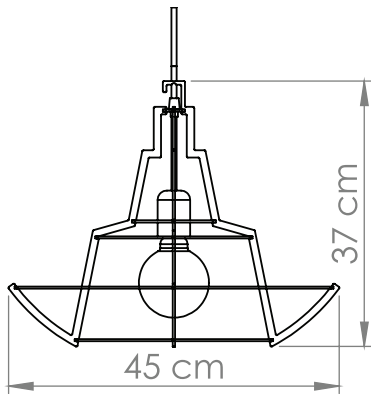

Color options:

Custom colors available

Photo by Yoav Gurin

BILLY BOB

Dim: Diameter 45 cm H – 37 cm

BILLY BOB WALL

Dim: Diameter 45 cm H – 43 cm

BILLY BOB FLOOR

Dim: Diameter 50 cm H – 185