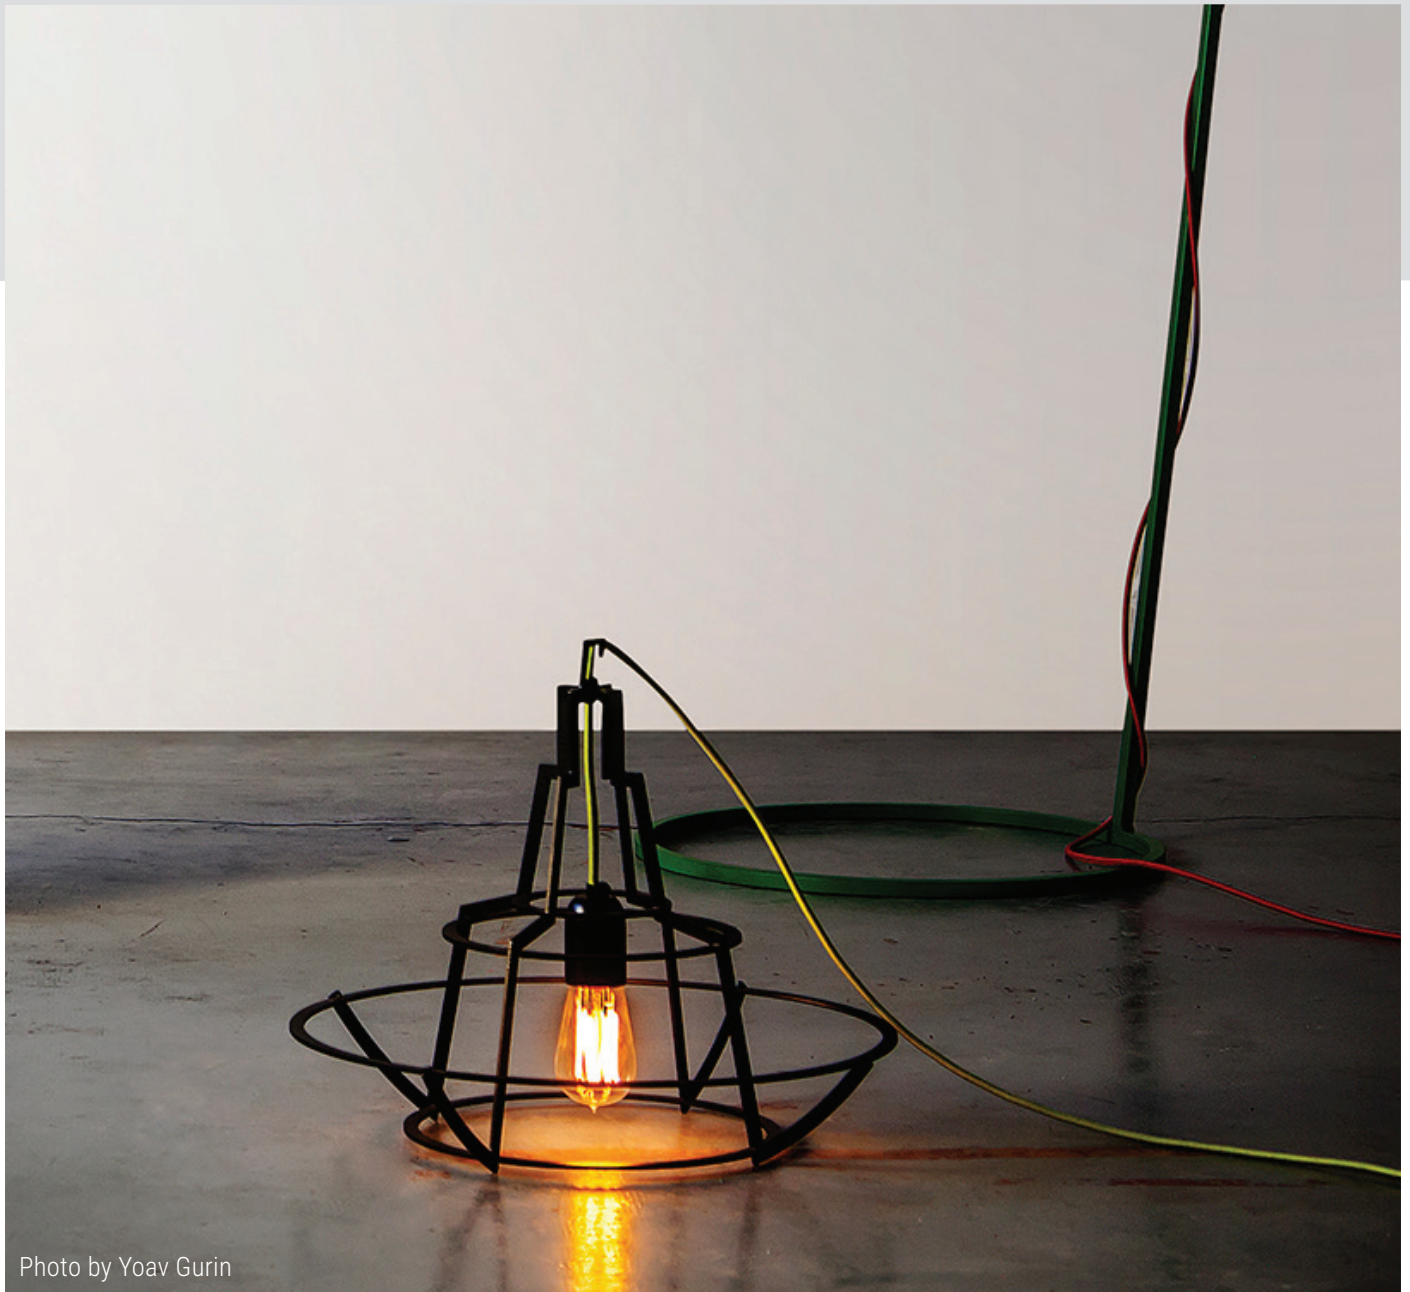

SLIMS

BILLY BOB

PENDANT / WALL / FLOOR

Customizable item

Material: Metal
Finish: Powder coating

- * Light source: E27 (bulb not included)
- * 110 - 127v / 220 - 240v
- * Ip 20
- * Hanging options: Metal wire / metal chain
- * Customizable item
- * Dimming options: Triac (depends on bulb)

Color options:

Custom colors available

Photo by Yoav Gurin

BILLY BOB

Dim: Diameter 45 cm H – 37 cm

BILLY BOB WALL

Dim: Diameter 45 cm H – 43 cm

BILLY BOB FLOOR

Dim: Diameter 50 cm H – 185