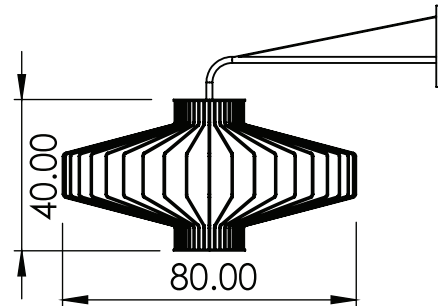

SKETCH

DIAMOND

PENDANT / WALL / FLOOR

Customizable item

Material: Metal
Finish: Powder coating

* Light source: 40 cm / 60 cm / 80 cm - E27,
120 CM - E40 (bulb not included)

* 110 - 127v / 220 - 240v

* Ip 20

Dim: Diameter 120 cm H – 60 cm

DIAMOND WALL EXPENDED

Dim: Diameter 120 cm H – 60 cm

DIAMOND LARGE

Dim: Diameter 80 cm H – 40 cm

DIAMOND WALL LARGE

Dim: Diameter 80 cm H – 40 cm

DIAMOND MEDIUM

Dim: Diameter 60 cm H – 30 cm

DIAMOND WALL MEDIUM

Dim: Diameter 60 cm H – 30 cm

DIAMOND

Dim: Diameter 40 cm H – 20 cm

DIAMOND WALL

Dim: Diameter 40 cm H – 20 cm

DIAMOND FLOOR

Dim: Diameter 82 cm H – 180 cm