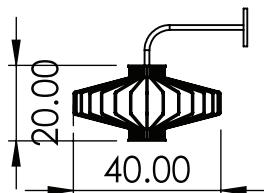

SKETCH

DIAMOND

PENDANT / WALL / FLOOR

Customizable item

Material: Metal
Finish: Powder coating

* Light source: 40 cm / 60 cm / 80 cm - E27,
120 CM - E40 (bulb not included)

* 110 - 127v / 220 - 240v

* Ip 20

Dim: Diameter 120 cm H – 60 cm

DIAMOND WALL EXPENDED

Dim: Diameter 120 cm H – 60 cm

DIAMOND LARGE

Dim: Diameter 80 cm H – 40 cm

DIAMOND WALL LARGE

Dim: Diameter 80 cm H – 40 cm

DIAMOND MEDIUM

Dim: Diameter 60 cm H – 30 cm

DIAMOND WALL MEDIUM

Dim: Diameter 60 cm H – 30 cm

DIAMOND

Dim: Diameter 40 cm H – 20 cm

DIAMOND WALL

Dim: Diameter 40 cm H – 20 cm

DIAMOND FLOOR

Dim: Diameter 82 cm H – 180 cm