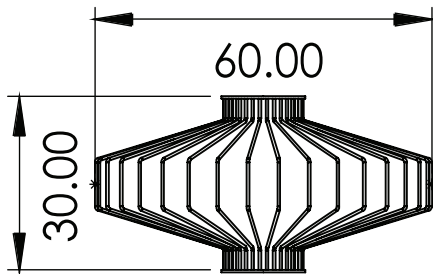

SKETCH

DIAMOND

PENDANT / WALL / FLOOR

Customizable item

Material: Metal
Finish: Powder coating

* Light source: 40 cm / 60 cm / 80 cm - E27,
120 CM - E40 (bulb not included)

* 110 - 127v / 220 - 240v

* Ip 20

Dim: Diameter 120 cm H – 60 cm

DIAMOND WALL EXPENDED

Dim: Diameter 120 cm H – 60 cm

DIAMOND LARGE

Dim: Diameter 80 cm H – 40 cm

DIAMOND WALL LARGE

Dim: Diameter 80 cm H – 40 cm

DIAMOND MEDIUM

Dim: Diameter 60 cm H – 30 cm

DIAMOND WALL MEDIUM

Dim: Diameter 60 cm H – 30 cm

DIAMOND

Dim: Diameter 40 cm H – 20 cm

DIAMOND WALL

Dim: Diameter 40 cm H – 20 cm

DIAMOND FLOOR

Dim: Diameter 82 cm H – 180 cm