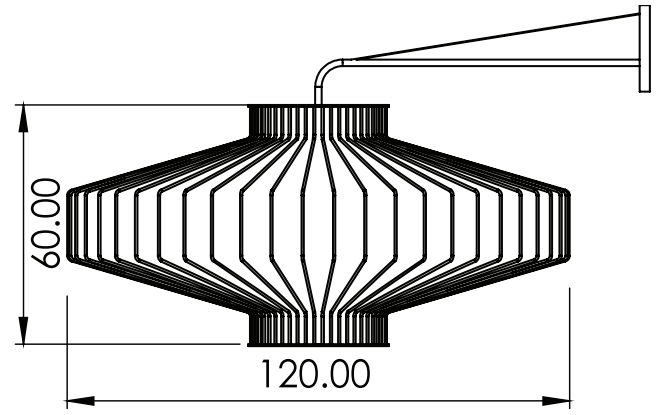

SKETCH

DIAMOND

PENDANT / WALL / FLOOR

Customizable item

Material: Metal
Finish: Powder coating

* Light source: 40 cm / 60 cm / 80 cm - E27,
120 CM - E40 (bulb not included)

* 110 - 127v / 220 - 240v

* Ip 20

Dim: Diameter 120 cm H – 60 cm

DIAMOND WALL EXPENDED

Dim: Diameter 120 cm H – 60 cm

DIAMOND LARGE

Dim: Diameter 80 cm H – 40 cm

DIAMOND WALL LARGE

Dim: Diameter 80 cm H – 40 cm

DIAMOND MEDIUM

Dim: Diameter 60 cm H – 30 cm

DIAMOND WALL MEDIUM

Dim: Diameter 60 cm H – 30 cm

DIAMOND

Dim: Diameter 40 cm H – 20 cm

DIAMOND WALL

Dim: Diameter 40 cm H – 20 cm

DIAMOND FLOOR

Dim: Diameter 82 cm H – 180 cm