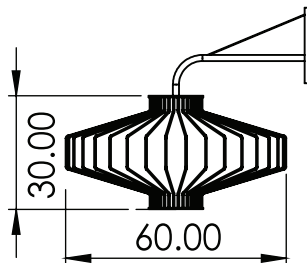

SKETCH

DIAMOND

PENDANT / WALL / FLOOR

Customizable item

Material: Metal
Finish: Powder coating

* Light source: 40 cm / 60 cm / 80 cm - E27,
120 CM - E40 (bulb not included)

* 110 - 127v / 220 - 240v

* Ip 20

Dim: Diameter 120 cm H – 60 cm

DIAMOND WALL EXPENDED

Dim: Diameter 120 cm H – 60 cm

DIAMOND LARGE

Dim: Diameter 80 cm H – 40 cm

DIAMOND WALL LARGE

Dim: Diameter 80 cm H – 40 cm

DIAMOND MEDIUM

Dim: Diameter 60 cm H – 30 cm

DIAMOND WALL MEDIUM

Dim: Diameter 60 cm H – 30 cm

DIAMOND

Dim: Diameter 40 cm H – 20 cm

DIAMOND WALL

Dim: Diameter 40 cm H – 20 cm

DIAMOND FLOOR

Dim: Diameter 82 cm H – 180 cm