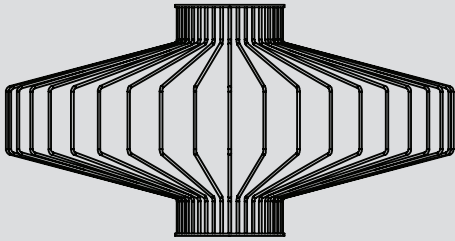

SKETCH

DIAMOND

PENDANT / WALL / FLOOR

Customizable item

Material: Metal
Finish: Powder coating

* Light source: 40 cm / 60 cm / 80 cm - E27,
120 CM - E40 (bulb not included)

* 110 - 127v / 220 - 240v

* Ip 20

Dim: Diameter 120 cm H – 60 cm

DIAMOND WALL EXPENDED

Dim: Diameter 120 cm H – 60 cm

DIAMOND LARGE

Dim: Diameter 80 cm H – 40 cm

DIAMOND WALL LARGE

Dim: Diameter 80 cm H – 40 cm

DIAMOND MEDIUM

Dim: Diameter 60 cm H – 30 cm

DIAMOND WALL MEDIUM

Dim: Diameter 60 cm H – 30 cm

DIAMOND

Dim: Diameter 40 cm H – 20 cm

DIAMOND WALL

Dim: Diameter 40 cm H – 20 cm

DIAMOND FLOOR

Dim: Diameter 82 cm H – 180 cm