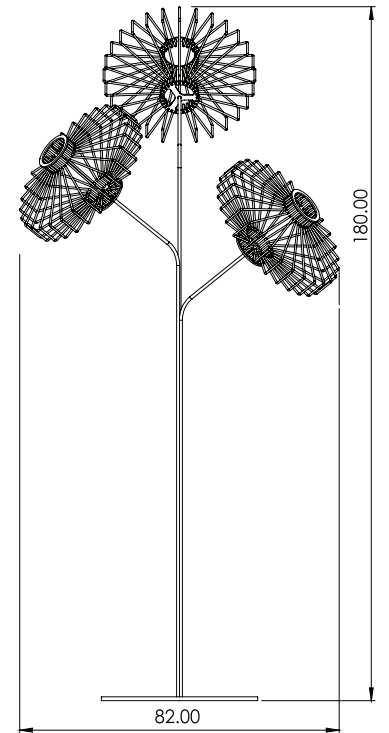

SKETCH

DIAMOND

PENDANT / WALL / FLOOR

Customizable item

Material: Metal
Finish: Powder coating

* Light source: 40 cm / 60 cm / 80 cm - E27,
120 CM - E40 (bulb not included)

* 110 - 127v / 220 - 240v

* Ip 20

Dim: Diameter 120 cm H – 60 cm

DIAMOND WALL EXPENDED

Dim: Diameter 120 cm H – 60 cm

DIAMOND LARGE

Dim: Diameter 80 cm H – 40 cm

DIAMOND WALL LARGE

Dim: Diameter 80 cm H – 40 cm

DIAMOND MEDIUM

Dim: Diameter 60 cm H – 30 cm

DIAMOND WALL MEDIUM

Dim: Diameter 60 cm H – 30 cm

DIAMOND

Dim: Diameter 40 cm H – 20 cm

DIAMOND WALL

Dim: Diameter 40 cm H – 20 cm

DIAMOND FLOOR

Dim: Diameter 82 cm H – 180 cm