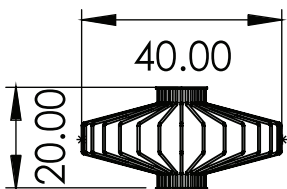

Dim: Diameter 120 cm H – 60 cm

DIAMOND WALL EXPENDED

Dim: Diameter 120 cm H – 60 cm

DIAMOND LARGE

Dim: Diameter 80 cm H – 40 cm

DIAMOND WALL LARGE

Dim: Diameter 80 cm H – 40 cm

DIAMOND MEDIUM

Dim: Diameter 60 cm H – 30 cm

DIAMOND WALL MEDIUM

Dim: Diameter 60 cm H – 30 cm

DIAMOND

Dim: Diameter 40 cm H – 20 cm

DIAMOND WALL

Dim: Diameter 40 cm H – 20 cm

DIAMOND FLOOR

Dim: Diameter 82 cm H – 180 cm