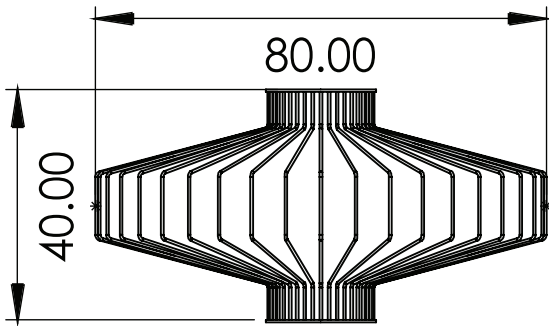

SKETCH

DIAMOND

PENDANT / WALL / FLOOR

Customizable item

Material: Metal
Finish: Powder coating

* Light source: 40 cm / 60 cm / 80 cm - E27,
120 CM - E40 (bulb not included)

* 110 - 127v / 220 - 240v

* Ip 20

Dim: Diameter 120 cm H – 60 cm

DIAMOND WALL EXPENDED

Dim: Diameter 120 cm H – 60 cm

DIAMOND LARGE

Dim: Diameter 80 cm H – 40 cm

DIAMOND WALL LARGE

Dim: Diameter 80 cm H – 40 cm

DIAMOND MEDIUM

Dim: Diameter 60 cm H – 30 cm

DIAMOND WALL MEDIUM

Dim: Diameter 60 cm H – 30 cm

DIAMOND

Dim: Diameter 40 cm H – 20 cm

DIAMOND WALL

Dim: Diameter 40 cm H – 20 cm

DIAMOND FLOOR

Dim: Diameter 82 cm H – 180 cm