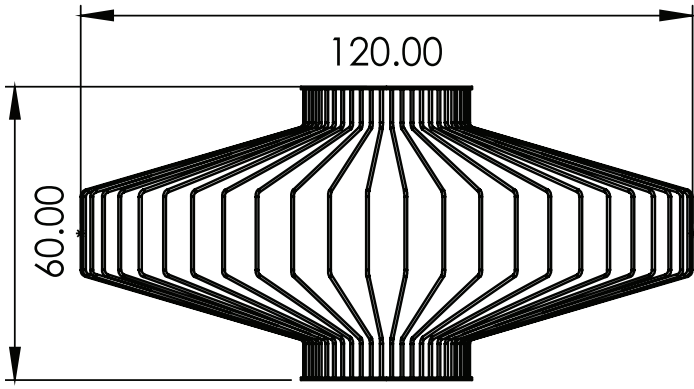

DIAMOND EXPENDED

Dim: Diameter 120 cm H – 60 cm