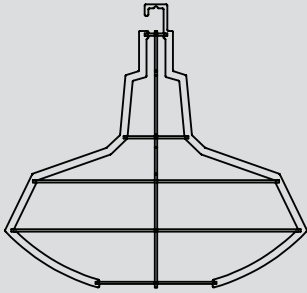

# ELMO

PENDANT / WALL / FLOOR

Customizable item

Material: Metal  
Finish: Powder coating

- \* Light source: E27 (bulb not included)
- \* 110 - 127v / 220 - 240v
- \* Ip 20
- \* Hanging options: Metal wire / metal chain
- \* Customizable item
- \* Dimming options: Triac (depends on bulb)

Color options:

Custom colors available

Interior Design by Adi Edlis | Photo by Tal Nisim

**ELMO**

Dim: Diameter 40 cm H – 38 cm

**ELMO WALL**

Dim: Diameter 45 cm H – 45 cm

**ELMO FLOOR**

Dim: Diameter 50 cm H – 185 cm