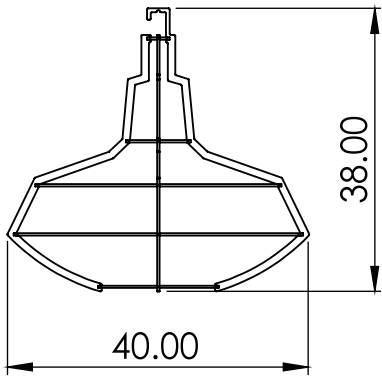

Color options:

Custom colors available

Interior Design by Adi Edlis | Photo by Tal Nisim

**ELMO**

Dim: Diameter 40 cm H – 38 cm

**ELMO WALL**

Dim: Diameter 45 cm H – 45 cm

**ELMO FLOOR**

Dim: Diameter 50 cm H – 185 cm