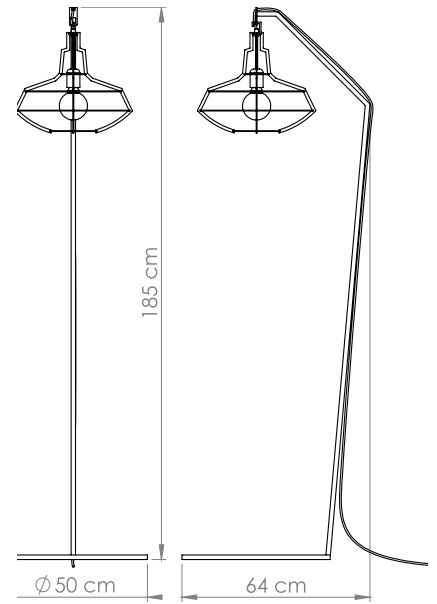

Color options:

Custom colors available

Interior Design by Adi Edlis | Photo by Tal Nisim

**ELMO**

Dim: Diameter 40 cm H – 38 cm

**ELMO WALL**

Dim: Diameter 45 cm H – 45 cm

**ELMO FLOOR**

Dim: Diameter 50 cm H – 185 cm