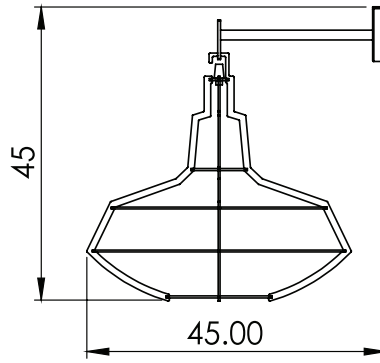

Color options:

Custom colors available

Interior Design by Adi Edlis | Photo by Tal Nisim

**ELMO**

Dim: Diameter 40 cm H – 38 cm

**ELMO WALL**

Dim: Diameter 45 cm H – 45 cm

**ELMO FLOOR**

Dim: Diameter 50 cm H – 185 cm