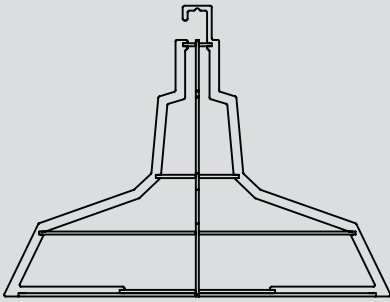

SLIMS

FLOYD

PENDANT / WALL / FLOOR

Customizable item

Material: Metal
Finish: Powder coating

- * Light source: E27 (bulb not included)
- * 110 - 127v / 220 - 240v
- * Ip 20
- * Hanging options: Metal wire / metal chain
- * Customizable item
- * Dimming options: Triac (depends on bulb)

Color options:

Custom colors available

Interior Design by Adi Aronov | Photo by Elad Cohen

FLOYD

Dim: diameter 50 cm H - 38 cm

FLOYD SMALL

Dim: diameter 40 cm H - 30 cm

FLOYD WALL

Dim: diameter 50 cm H - 45 cm

FLOYD WALL SMALL

Dim: diameter 40 cm H - 37 cm

FLOYD FLOOR

Dim: diameter 50 cm H - 185 cm

FLOYD SMALL FLOOR

Dim: diameter 40 cm H - 185 cm