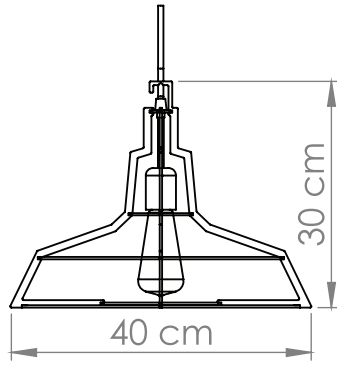

Color options:

Custom colors available

Interior Design by Adi Aronov | Photo by Elad Cohen

FLOYD

Dim: diameter 50 cm H - 38 cm

FLOYD SMALL

Dim: diameter 40 cm H - 30 cm

FLOYD WALL

Dim: diameter 50 cm H - 45 cm

FLOYD WALL SMALL

Dim: diameter 40 cm H - 37 cm

FLOYD FLOOR

Dim: diameter 50 cm H - 185 cm

FLOYD SMALL FLOOR

Dim: diameter 40 cm H - 185 cm