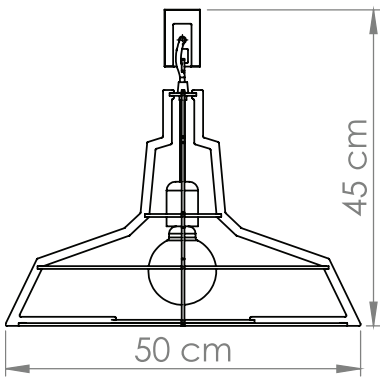

Color options:

Custom colors available

Interior Design by Adi Aronov | Photo by Elad Cohen

FLOYD

Dim: diameter 50 cm H - 38 cm

FLOYD SMALL

Dim: diameter 40 cm H - 30 cm

FLOYD WALL

Dim: diameter 50 cm H - 45 cm

FLOYD WALL SMALL

Dim: diameter 40 cm H - 37 cm

FLOYD FLOOR

Dim: diameter 50 cm H - 185 cm

FLOYD SMALL FLOOR

Dim: diameter 40 cm H - 185 cm