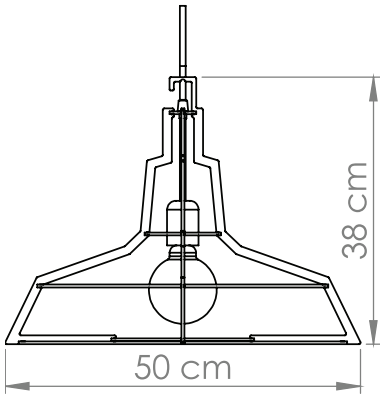

SLIMS

FLOYD

PENDANT / WALL / FLOOR

Customizable item

Material: Metal
Finish: Powder coating

- * Light source: E27 (bulb not included)
- * 110 - 127v / 220 - 240v
- * Ip 20
- * Hanging options: Metal wire / metal chain
- * Customizable item
- * Dimming options: Triac (depends on bulb)

Color options:

Custom colors available

Interior Design by Adi Aronov | Photo by Elad Cohen

FLOYD

Dim: diameter 50 cm H - 38 cm

FLOYD SMALL

Dim: diameter 40 cm H - 30 cm

FLOYD WALL

Dim: diameter 50 cm H - 45 cm

FLOYD WALL SMALL

Dim: diameter 40 cm H - 37 cm

FLOYD FLOOR

Dim: diameter 50 cm H - 185 cm

FLOYD SMALL FLOOR

Dim: diameter 40 cm H - 185 cm