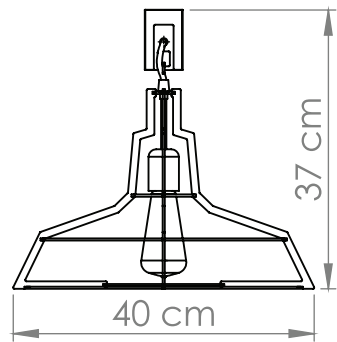

Color options:

Custom colors available

Interior Design by Adi Aronov | Photo by Elad Cohen

FLOYD

Dim: diameter 50 cm H - 38 cm

FLOYD SMALL

Dim: diameter 40 cm H - 30 cm

FLOYD WALL

Dim: diameter 50 cm H - 45 cm

FLOYD WALL SMALL

Dim: diameter 40 cm H - 37 cm

FLOYD FLOOR

Dim: diameter 50 cm H - 185 cm

FLOYD SMALL FLOOR

Dim: diameter 40 cm H - 185 cm