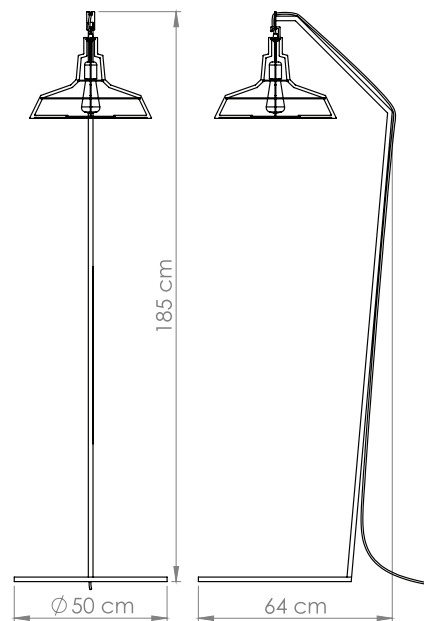

Color options:

Custom colors available

Interior Design by Adi Aronov | Photo by Elad Cohen

FLOYD

Dim: diameter 50 cm H - 38 cm

FLOYD SMALL

Dim: diameter 40 cm H - 30 cm

FLOYD WALL

Dim: diameter 50 cm H - 45 cm

FLOYD WALL SMALL

Dim: diameter 40 cm H - 37 cm

FLOYD FLOOR

Dim: diameter 50 cm H - 185 cm

FLOYD SMALL FLOOR

Dim: diameter 40 cm H - 185 cm