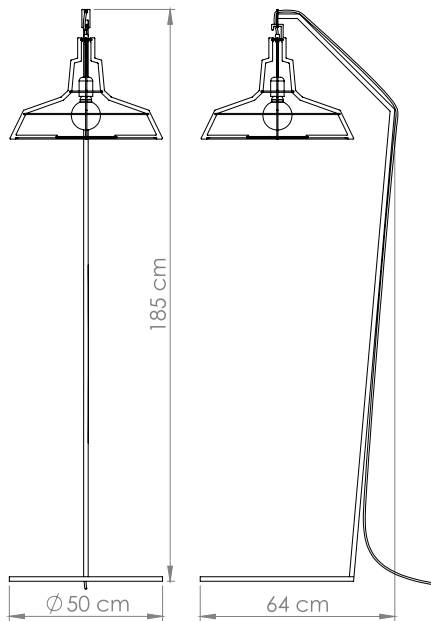

SLIMS

FLOYD

PENDANT / WALL / FLOOR

Customizable item

Material: Metal
Finish: Powder coating

- * Light source: E27 (bulb not included)
- * 110 - 127v / 220 - 240v
- * Ip 20
- * Hanging options: Metal wire / metal chain
- * Customizable item
- * Dimming options: Triac (depends on bulb)

Color options:

Custom colors available

Interior Design by Adi Aronov | Photo by Elad Cohen

FLOYD

Dim: diameter 50 cm H - 38 cm

FLOYD SMALL

Dim: diameter 40 cm H - 30 cm

FLOYD WALL

Dim: diameter 50 cm H - 45 cm

FLOYD WALL SMALL

Dim: diameter 40 cm H - 37 cm

FLOYD FLOOR

Dim: diameter 50 cm H - 185 cm

FLOYD SMALL FLOOR

Dim: diameter 40 cm H - 185 cm