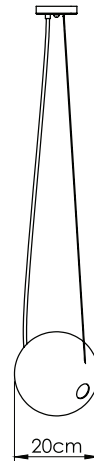

KNITTED

KNITTED HUNG

Customizable item

Material: Acrylic sphere / glass sphere, acrylic knitted fiber

Finish: Natural

* Light source: E27 – 30, 40, 50 CM

G9 – 15, 20 CM (bulb not included)

* 110 - 127v / 220 - 240v

* Ip 20

* Customizable item

* Dimming options: Triac (depends on bulb)

Color options:

Custom colors available

Photo by Yoav Gurin

KNITTER HUNG - XL
Dim: Diameter 50

KNITTER HUNG - L
Dim: Diameter 40

KNITTER HUNG - M
Dim: Diameter 30

KNITTER HUNG - S
Dim: Diameter 20

KNITTER HUNG - XS
Dim: Diameter 15