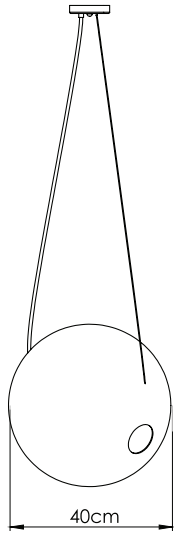

KNITTED

KNITTED HUNG

Customizable item

Material: Acrylic sphere / glass sphere, acrylic knitted fiber

Finish: Natural

* Light source: E27 – 30, 40, 50 CM

G9 – 15, 20 CM (bulb not included)

* 110 - 127v / 220 - 240v

* Ip 20

* Customizable item

* Dimming options: Triac (depends on bulb)

Color options:

Custom colors available

Photo by Yoav Gurin

KNITTER HUNG - XL
Dim: Diameter 50

KNITTER HUNG - L
Dim: Diameter 40

KNITTER HUNG - M
Dim: Diameter 30

KNITTER HUNG - S
Dim: Diameter 20

KNITTER HUNG - XS
Dim: Diameter 15