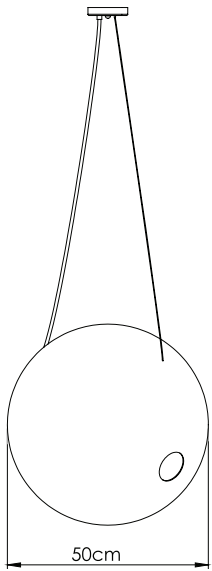

KNITTED

KNITTED HUNG

Customizable item

Material: Acrylic sphere / glass sphere, acrylic knitted fiber

Finish: Natural

* Light source: E27 – 30, 40, 50 CM

G9 – 15, 20 CM (bulb not included)

* 110 - 127v / 220 - 240v

* Ip 20

* Customizable item

* Dimming options: Triac (depends on bulb)

Color options:

Custom colors available

Photo by Yoav Gurin

KNITTER HUNG - XL
Dim: Diameter 50

KNITTER HUNG - L
Dim: Diameter 40

KNITTER HUNG - M
Dim: Diameter 30

KNITTER HUNG - S
Dim: Diameter 20

KNITTER HUNG - XS
Dim: Diameter 15