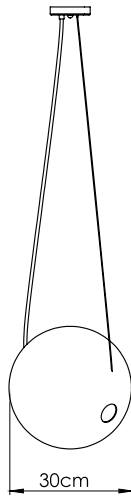

KNITTED

KNITTED HUNG

Customizable item

Material: Acrylic sphere / glass sphere, acrylic knitted fiber

Finish: Natural

* Light source: E27 – 30, 40, 50 CM

G9 – 15, 20 CM (bulb not included)

* 110 - 127v / 220 - 240v

* Ip 20

* Customizable item

* Dimming options: Triac (depends on bulb)

Color options:

Custom colors available

Photo by Yoav Gurin

KNITTER HUNG - XL
Dim: Diameter 50

KNITTER HUNG - L
Dim: Diameter 40

KNITTER HUNG - M
Dim: Diameter 30

KNITTER HUNG - S
Dim: Diameter 20

KNITTER HUNG - XS
Dim: Diameter 15