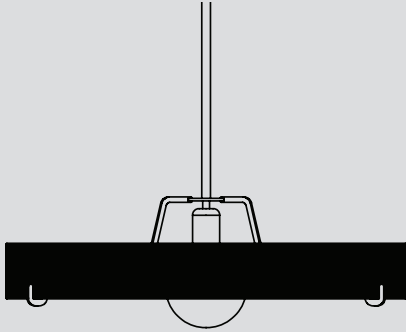

# LOUIS

---

Customizable item

Material: Metal, birch wood, glass  
Finish: Powder coat paint, matte lacquer

- \* Light source: E27 / GU 10 (bulb not included)
- \* 110 - 127v / 220 - 240v
- \* Ip 20
- \* Hanging options: Metal wire / metal chain
- \* Customizable item
- \* Dimming options: Triac (depends on bulb)

Color options:

Custom colors available

Photo by Yoav Gurin

**LOUIS 110**

Dim: Diameter 110 cm, H - 17 cm

**LOUIS 80**

Dim: Diameter 80 cm, H - 17 cm

**LOUIS 60**

Dim: Diameter 60 cm, H - 16 cm

**LOUIS 40**

Dim: Diameter 40 cm, H - 15 cm

**LOUIS 20**

Dim: Diameter 20 cm, H - 13 cm