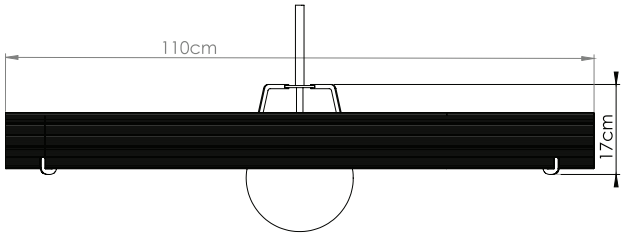

# LOUIS

---

Customizable item

Material: Metal, birch wood, glass  
Finish: Powder coat paint, matte lacquer

- \* Light source: E27 / GU 10 (bulb not included)
- \* 110 - 127v / 220 - 240v
- \* Ip 20
- \* Hanging options: Metal wire / metal chain
- \* Customizable item
- \* Dimming options: Triac (depends on bulb)

Color options:

Custom colors available

Photo by Yoav Gurin

**LOUIS 110**

Dim: Diameter 110 cm, H - 17 cm

**LOUIS 80**

Dim: Diameter 80 cm, H - 17 cm

**LOUIS 60**

Dim: Diameter 60 cm, H - 16 cm

**LOUIS 40**

Dim: Diameter 40 cm, H - 15 cm

**LOUIS 20**

Dim: Diameter 20 cm, H - 13 cm