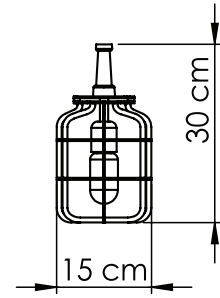

MARINER

Customizable item

Material: Wood, glass, metal
Finish: Powder coating, wood lacquer

- * Light source: E27 (bulb not included)
- * 110 - 127v / 220 - 240v
- * Ip 20
- * Hanging options: Metal wire / metal chain
- * Customizable item
- * Dimming options: Triac (depends on bulb)

Color options:

Custom colors available

PENDANT / WALL

Interior Design by Yaron Tal Studio | Photo by Yoav Gurin

MARINER

Dim: Diameter 25 cm H – 60 cm

MARINER SMALL

Dim: Diameter 20 cm H – 40 cm

MARINER MINI

Dim: Diameter 15 cm H – 30 cm

MARINER WALL

Dim: Diameter 25 cm H – 60 cm

MARINER SMALL WALL

Dim: Diameter 20 cm H – 40 cm

MARINER MINI WALL

Dim: Diameter 15 cm H – 30 cm