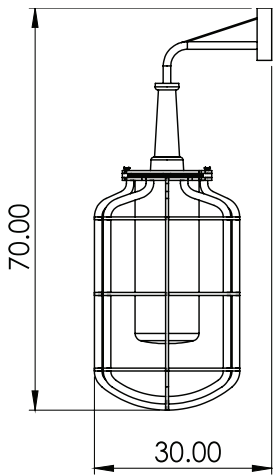

MARINER

Customizable item

Material: Wood, glass, metal
Finish: Powder coating, wood lacquer

- * Light source: E27 (bulb not included)
- * 110 - 127v / 220 - 240v
- * Ip 20
- * Hanging options: Metal wire / metal chain
- * Customizable item
- * Dimming options: Triac (depends on bulb)

Color options:

Custom colors available

PENDANT / WALL

Interior Design by Yaron Tal Studio | Photo by Yoav Gurin

MARINER

Dim: Diameter 25 cm H – 60 cm

MARINER SMALL

Dim: Diameter 20 cm H – 40 cm

MARINER MINI

Dim: Diameter 15 cm H – 30 cm

MARINER WALL

Dim: Diameter 25 cm H – 60 cm

MARINER SMALL WALL

Dim: Diameter 20 cm H – 40 cm

MARINER MINI WALL

Dim: Diameter 15 cm H – 30 cm