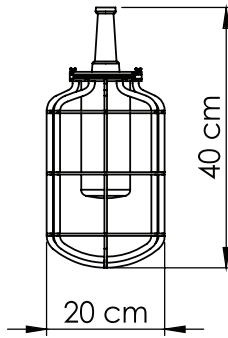

Color options:

Custom colors available

PENDANT / WALL

Interior Design by Yaron Tal Studio | Photo by Yoav Gurin

MARINER

Dim: Diameter 25 cm H – 60 cm

MARINER SMALL

Dim: Diameter 20 cm H – 40 cm

MARINER MINI

Dim: Diameter 15 cm H – 30 cm

MARINER WALL

Dim: Diameter 25 cm H – 60 cm

MARINER SMALL WALL

Dim: Diameter 20 cm H – 40 cm

MARINER MINI WALL

Dim: Diameter 15 cm H – 30 cm