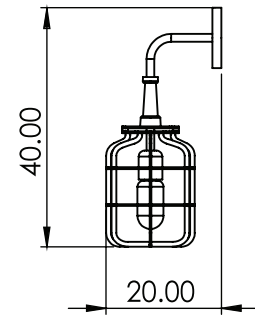

MARINER

Customizable item

Material: Wood, glass, metal
Finish: Powder coating, wood lacquer

- * Light source: E27 (bulb not included)
- * 110 - 127v / 220 - 240v
- * Ip 20
- * Hanging options: Metal wire / metal chain
- * Customizable item
- * Dimming options: Triac (depends on bulb)

Color options:

Custom colors available

PENDANT / WALL

Interior Design by Yaron Tal Studio | Photo by Yoav Gurin

MARINER

Dim: Diameter 25 cm H – 60 cm

MARINER SMALL

Dim: Diameter 20 cm H – 40 cm

MARINER MINI

Dim: Diameter 15 cm H – 30 cm

MARINER WALL

Dim: Diameter 25 cm H – 60 cm

MARINER SMALL WALL

Dim: Diameter 20 cm H – 40 cm

MARINER MINI WALL

Dim: Diameter 15 cm H – 30 cm