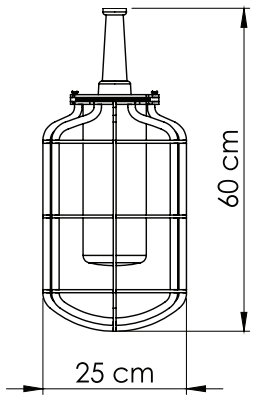

MARINER

Customizable item

Material: Wood, glass, metal
Finish: Powder coating, wood lacquer

- * Light source: E27 (bulb not included)
- * 110 - 127v / 220 - 240v
- * Ip 20
- * Hanging options: Metal wire / metal chain
- * Customizable item
- * Dimming options: Triac (depends on bulb)

Color options:

Custom colors available

PENDANT / WALL

Interior Design by Yaron Tal Studio | Photo by Yoav Gurin

MARINER

Dim: Diameter 25 cm H – 60 cm

MARINER SMALL

Dim: Diameter 20 cm H – 40 cm

MARINER MINI

Dim: Diameter 15 cm H – 30 cm

MARINER WALL

Dim: Diameter 25 cm H – 60 cm

MARINER SMALL WALL

Dim: Diameter 20 cm H – 40 cm

MARINER MINI WALL

Dim: Diameter 15 cm H – 30 cm