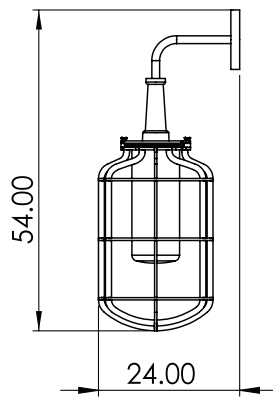

MARINER

Customizable item

Material: Wood, glass, metal
Finish: Powder coating, wood lacquer

- * Light source: E27 (bulb not included)
- * 110 - 127v / 220 - 240v
- * Ip 20
- * Hanging options: Metal wire / metal chain
- * Customizable item
- * Dimming options: Triac (depends on bulb)

Color options:

Custom colors available

PENDANT / WALL

Interior Design by Yaron Tal Studio | Photo by Yoav Gurin

MARINER

Dim: Diameter 25 cm H – 60 cm

MARINER SMALL

Dim: Diameter 20 cm H – 40 cm

MARINER MINI

Dim: Diameter 15 cm H – 30 cm

MARINER WALL

Dim: Diameter 25 cm H – 60 cm

MARINER SMALL WALL

Dim: Diameter 20 cm H – 40 cm

MARINER MINI WALL

Dim: Diameter 15 cm H – 30 cm