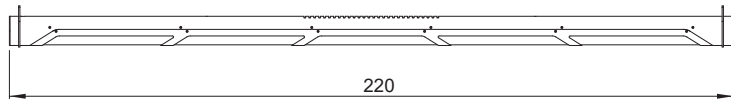

Metro 180 cm: 36w, 80 cri, 3000k, 3870Lm
Metro 180 cm: 68w, cri 80, 3000k, 7360Lm