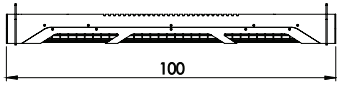

Metro 100 cm: 16w, cri 80, 3000k, 1940Lm
Metro 100 cm: 34w, cri 80, 3000k, 3680Lm

Metro 125 cm: 24w, cri 80, 3000k, 2580Lm
Metro 125 cm: 45w, cri 80, 3000k, 4900Lm

Metro 140 cm: 24w, cri 80, 3000k, 2580Lm
Metro 140 cm: 45w, cri 80, 3000k, 4900Lm

Metro 160 cm: 28w, cri 80, 3000k, 3230Lm
Metro 160 cm: 57w, cri 80, 3000k, 6135Lm

Metro 180 cm: 36w, 80 cri, 3000k, 3870Lm
Metro 180 cm: 68w, cri 80, 3000k, 7360Lm

Metro 220 cm: 42.5w, cri 80, 3000k, 4225Lm
Metro 220 cm: 80w, cri 80, 3000k, 8016Lm

Metro 240 cm: 48w, cri 80, 3000k, 5160Lm
Metro 240 cm: 90w, cri 80, 3000k, 9800Lm

Metro 260 cm: 52w, cri 80, 3000k, 5815Lm
Metro 260 cm: 102w, cri 80, 3000k, 10050Lm