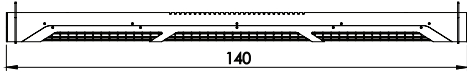

NEXT GENERATION LINEAR PENDANTS

METRO

Customizable item

Dim: Diameter 10 cm, L - 100 - 260 cm

Material: Metal

Finish: Powder coating

- * Light source: Built in led module
- * Dimming options: Dali / 1-10v / push - on request
- * Ip 20
- * Integral driver
- * 110 - 127v / 220 - 240v
- * Hanging options: Metal wire / metal chain
- * 4000k - on request

Color options:

Custom colors available

Photo by Yoav Gurin

Metro 100 cm: 16w, cri 80, 3000k, 1940Lm
 Metro 100 cm: 34w, cri 80, 3000k, 3680Lm

Metro 125 cm: 24w, cri 80, 3000k, 2580Lm
 Metro 125 cm: 45w, cri 80, 3000k, 4900Lm