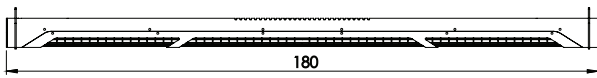

Metro 160 cm: 28w, cri 80, 3000k, 3230Lm
Metro 160 cm: 57w, cri 80, 3000k, 6135Lm