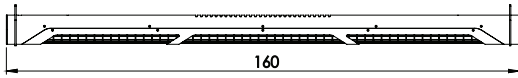

Metro 140 cm: 24w, cri 80, 3000k, 2580Lm
Metro 140 cm: 45w, cri 80, 3000k, 4900Lm