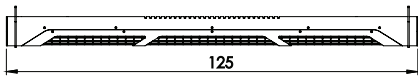

NEXT GENERATION LINEAR PENDANTS

METRO

Customizable item

Dim: Diameter 10 cm, L - 100 - 260 cm

Material: Metal

Finish: Powder coating

- * Light source: Built in led module
- * Dimming options: Dali / 1-10v / push - on request
- * Ip 20
- * Integral driver
- * 110 - 127v / 220 - 240v
- * Hanging options: Metal wire / metal chain
- * 4000k - on request

Color options:

Custom colors available

Photo by Yoav Gurin

Metro 100 cm: 16w, cri 80, 3000k, 1940Lm
 Metro 100 cm: 34w, cri 80, 3000k, 3680Lm

Metro 125 cm: 24w, cri 80, 3000k, 2580Lm
 Metro 125 cm: 45w, cri 80, 3000k, 4900Lm