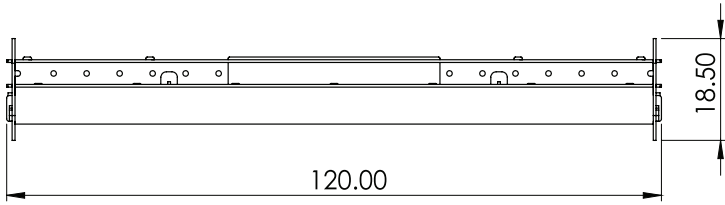

NEXT GENERATION LINEAR PENDANTS

MILK

Customizable item

Dim: W - 9 cm, L - 120 cm, H - 18.5 cm

Material: Acrylic sheets

Finish: Natural

- * Light source: Built in led module
- * Dimming options: Dali / 1-10v / push - on request
- * Ip 20
- * Integral driver
- * 110 - 127v / 220 - 240v
- * Hanging options: Metal wire / metal chain
- * 4000k - on request

Color options:

Custom colors available

Photo by Yoav Gurin

Milk 120 cm: 16w, cri 80, 3000k, 1940Lm
Milk 120 cm: 34w, cri 80, 3000k, 3680Lm