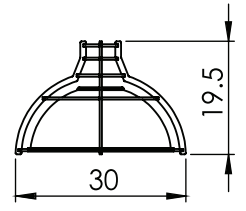

Color options:

Custom colors available

Photo by Yoav Gurin

ROYAL BLACKSMITH
Dim: Diameter 50 cm

ROYAL BLACKSMITH
Dim: Diameter 40 cm

ROYAL BLACKSMITH
Dim: Diameter 35 cm

ROYAL BLACKSMITH
Dim: Diameter 30 cm