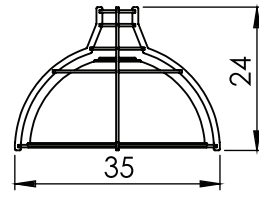

Color options:

Custom colors available

Photo by Yoav Gurin

ROYAL BLACKSMITH
Dim: Diameter 50 cm

ROYAL BLACKSMITH
Dim: Diameter 40 cm

ROYAL BLACKSMITH
Dim: Diameter 35 cm

ROYAL BLACKSMITH
Dim: Diameter 30 cm