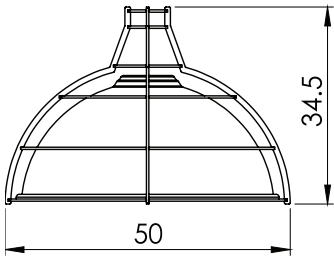

ROYAL BLACKSMITH

ROYAL BLACKSMITH

Customizable item

Material: Metal, glass
Finish: Powder coating

- * Light source: E27 (bulb not included)
- * 110 - 127v / 220 - 240v
- * Ip 20
- * Hanging options: Metal wire / metal chain
- * Customizable item
- * Dimming options: Triac (depends on bulb)

Color options:

Custom colors available

Photo by Yoav Gurin

ROYAL BLACKSMITH
Dim: Diameter 50 cm

ROYAL BLACKSMITH
Dim: Diameter 40 cm

ROYAL BLACKSMITH
Dim: Diameter 35 cm

ROYAL BLACKSMITH
Dim: Diameter 30 cm