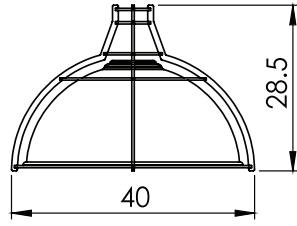

Color options:

Custom colors available

Photo by Yoav Gurin

ROYAL BLACKSMITH
Dim: Diameter 50 cm

ROYAL BLACKSMITH
Dim: Diameter 40 cm

ROYAL BLACKSMITH
Dim: Diameter 35 cm

ROYAL BLACKSMITH
Dim: Diameter 30 cm