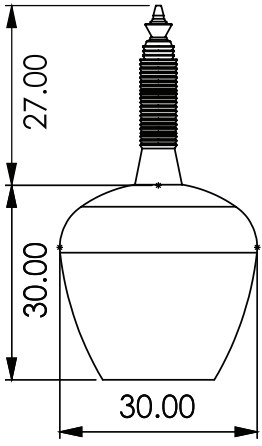

\* Dimming options: Triac (depends on bulb)

Color options:

*Custom colors available*

Photo by Yoav Gurin

**TULIP**  
Dim: Diameter 30 cm H – 30 cm

**TULIP**  
Dim: Diameter 30 cm H – 30 cm

**TULIP**  
Dim: Diameter 30 cm H – 30 cm

**TULIP**  
Dim: Diameter 22 cm H – 22 cm

**TULIP**  
Dim: Diameter 22 cm H – 22 cm

**TULIP**  
Dim: Diameter 22 cm H – 22 cm