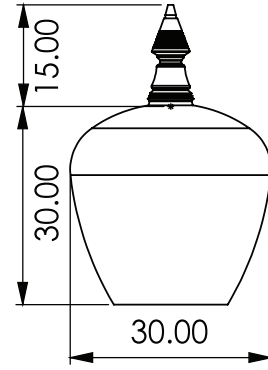

\* Dimming options: Triac (depends on bulb)

Color options:

*Custom colors available*

Photo by Yoav Gurin

**TULIP**  
Dim: Diameter 30 cm H – 30 cm

**TULIP**  
Dim: Diameter 30 cm H – 30 cm

**TULIP**  
Dim: Diameter 30 cm H – 30 cm

**TULIP**  
Dim: Diameter 22 cm H – 22 cm

**TULIP**  
Dim: Diameter 22 cm H – 22 cm

**TULIP**  
Dim: Diameter 22 cm H – 22 cm