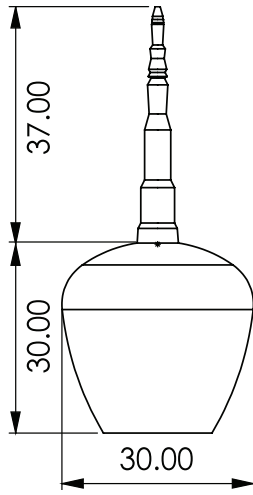

\* Dimming options: Triac (depends on bulb)

Color options:

*Custom colors available*

Photo by Yoav Gurin

**TULIP**  
Dim: Diameter 30 cm H – 30 cm

**TULIP**  
Dim: Diameter 30 cm H – 30 cm

**TULIP**  
Dim: Diameter 30 cm H – 30 cm

**TULIP**  
Dim: Diameter 22 cm H – 22 cm

**TULIP**  
Dim: Diameter 22 cm H – 22 cm

**TULIP**  
Dim: Diameter 22 cm H – 22 cm