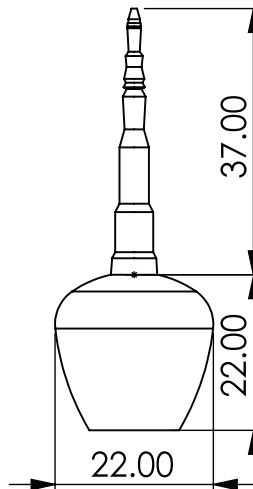

# TULIP

*Customizable item*

Material: Wood, glass  
Finish: Wood lacquer

\* Light source: E27 (bulb not included)

\* 110 - 127v / 220 - 240v

\* Ip 20

\* Hanging options: Metal wire / metal chain

\* Customizable item

\* Dimming options: Triac (depends on bulb)

Color options:

*Custom colors available*

Photo by Yoav Gurin

**TULIP**  
Dim: Diameter 30 cm H – 30 cm

**TULIP**  
Dim: Diameter 30 cm H – 30 cm

**TULIP**  
Dim: Diameter 30 cm H – 30 cm

**TULIP**  
Dim: Diameter 22 cm H – 22 cm

**TULIP**  
Dim: Diameter 22 cm H – 22 cm

**TULIP**  
Dim: Diameter 22 cm H – 22 cm