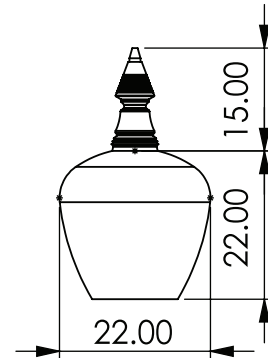

# TULIP

*Customizable item*

Material: Wood, glass  
Finish: Wood lacquer

\* Light source: E27 (bulb not included)

\* 110 - 127v / 220 - 240v

\* Ip 20

\* Hanging options: Metal wire / metal chain

\* Customizable item

\* Dimming options: Triac (depends on bulb)

Color options:

*Custom colors available*

Photo by Yoav Gurin

**TULIP**  
Dim: Diameter 30 cm H – 30 cm

**TULIP**  
Dim: Diameter 30 cm H – 30 cm

**TULIP**  
Dim: Diameter 30 cm H – 30 cm

**TULIP**  
Dim: Diameter 22 cm H – 22 cm

**TULIP**  
Dim: Diameter 22 cm H – 22 cm

**TULIP**  
Dim: Diameter 22 cm H – 22 cm