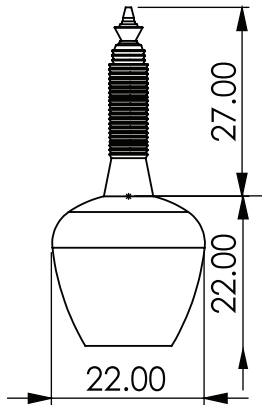

# TULIP

*Customizable item*

Material: Wood, glass  
Finish: Wood lacquer

\* Light source: E27 (bulb not included)

\* 110 - 127v / 220 - 240v

\* Ip 20

\* Hanging options: Metal wire / metal chain

\* Customizable item

\* Dimming options: Triac (depends on bulb)

Color options:

*Custom colors available*

Photo by Yoav Gurin

**TULIP**  
Dim: Diameter 30 cm H – 30 cm

**TULIP**  
Dim: Diameter 30 cm H – 30 cm

**TULIP**  
Dim: Diameter 30 cm H – 30 cm

**TULIP**  
Dim: Diameter 22 cm H – 22 cm

**TULIP**  
Dim: Diameter 22 cm H – 22 cm

**TULIP**  
Dim: Diameter 22 cm H – 22 cm