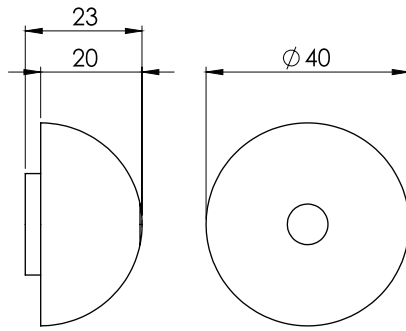

* Ip 20

* Customizable item

* Dimming options: E27 - Triac (depends on bulb),
built in led modules - Dali/1-10v/0-10V - on request

Color options:

Custom colors available

KNITTER WALL DOME - L

Dim: Diameter 50

KNITTER WALL DOME - M

Dim: Diameter 40

KNITTER WALL DOME - S

Dim: Diameter 30

KNITTER WALL CIRCULAR - L

Dim: Diameter 54

KNITTER WALL CIRCULAR - M

Dim: Diameter 40

KNITTER WALL CIRCULAR - S

Dim: Diameter 30