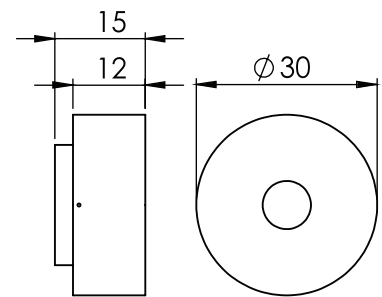

* Ip 20

* Customizable item

* Dimming options: E27 - Triac (depends on bulb),
built in led modules - Dali/1-10v/0-10V - on request

Color options:

Custom colors available

KNITTER WALL DOME - L

Dim: Diameter 50

KNITTER WALL DOME - M

Dim: Diameter 40

KNITTER WALL DOME - S

Dim: Diameter 30

KNITTER WALL CIRCULAR - L

Dim: Diameter 54

KNITTER WALL CIRCULAR - M

Dim: Diameter 40

KNITTER WALL CIRCULAR - S

Dim: Diameter 30