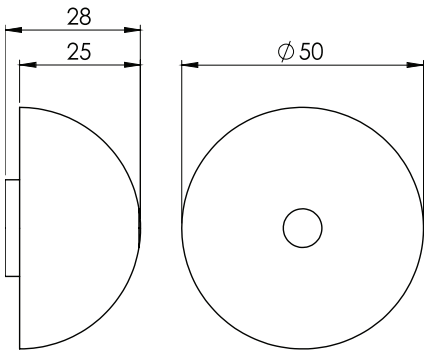

* Ip 20

* Customizable item

* Dimming options: E27 - Triac (depends on bulb),
built in led modules - Dali/1-10v/0-10V - on request

Color options:

Custom colors available

KNITTER WALL DOME - L

Dim: Diameter 50

KNITTER WALL DOME - M

Dim: Diameter 40

KNITTER WALL DOME - S

Dim: Diameter 30

KNITTER WALL CIRCULAR - L

Dim: Diameter 54

KNITTER WALL CIRCULAR - M

Dim: Diameter 40

KNITTER WALL CIRCULAR - S

Dim: Diameter 30