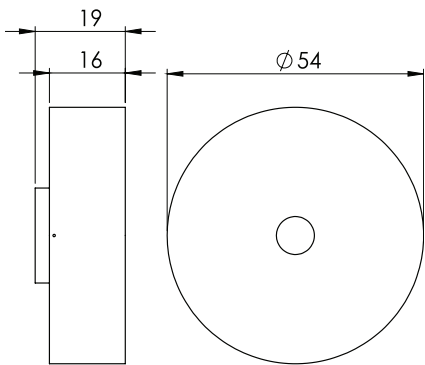

* Ip 20

* Customizable item

* Dimming options: E27 - Triac (depends on bulb),
built in led modules - Dali/1-10v/0-10V - on request

Color options:

Custom colors available

KNITTER WALL DOME - L

Dim: Diameter 50

KNITTER WALL DOME - M

Dim: Diameter 40

KNITTER WALL DOME - S

Dim: Diameter 30

KNITTER WALL CIRCULAR - L

Dim: Diameter 54

KNITTER WALL CIRCULAR - M

Dim: Diameter 40

KNITTER WALL CIRCULAR - S

Dim: Diameter 30