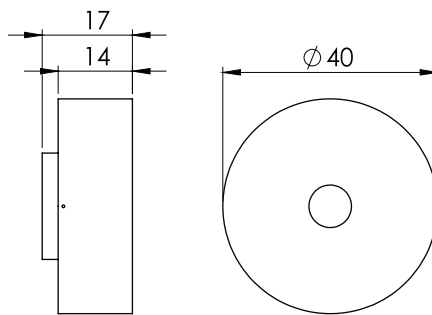

* Ip 20

* Customizable item

* Dimming options: E27 - Triac (depends on bulb),
built in led modules - Dali/1-10v/0-10V - on request

Color options:

Custom colors available

KNITTER WALL DOME - L

Dim: Diameter 50

KNITTER WALL DOME - M

Dim: Diameter 40

KNITTER WALL DOME - S

Dim: Diameter 30

KNITTER WALL CIRCULAR - L

Dim: Diameter 54

KNITTER WALL CIRCULAR - M

Dim: Diameter 40

KNITTER WALL CIRCULAR - S

Dim: Diameter 30