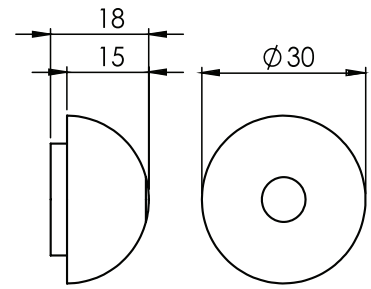

* Ip 20

* Customizable item

* Dimming options: E27 - Triac (depends on bulb),
built in led modules - Dali/1-10v/0-10V - on request

Color options:

Custom colors available

KNITTER WALL DOME - L

Dim: Diameter 50

KNITTER WALL DOME - M

Dim: Diameter 40

KNITTER WALL DOME - S

Dim: Diameter 30

KNITTER WALL CIRCULAR - L

Dim: Diameter 54

KNITTER WALL CIRCULAR - M

Dim: Diameter 40

KNITTER WALL CIRCULAR - S

Dim: Diameter 30