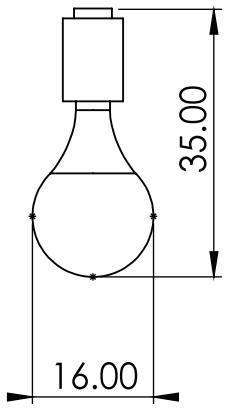

XXL

PEAR

Customizable item

Material: Wood, metal
Finish: Powder coating, wood lacquer

- * Light source: E40
- * 110 - 127v / 220 - 240v
- * Ip 20
- * Hanging options: Metal wire / metal chain
- * Customizable item
- * Dimming options: Triac (depends on bulb)

Color options:

Custom colors available

Photo by Yoav Gurin

PEAR

Dim: Diameter 16 cm H – 35 cm

Photo by Yoav Gurin

StudioBeam