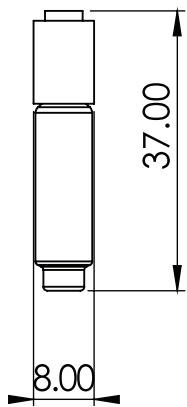

XXL

TUBE

Customizable item

Material: Wood, metal
Finish: Powder coating, wood lacquer

- * Light source: E40
- * 110 - 127v / 220 - 240v
- * Ip 20
- * Hanging options: Metal wire / metal chain
- * Customizable item
- * Dimming options: Triac (depends on bulb)

Color options:

Custom colors available

Photo by Yoav Gurin

TUBE

Dim: Diameter 8 cm H - 37 cm