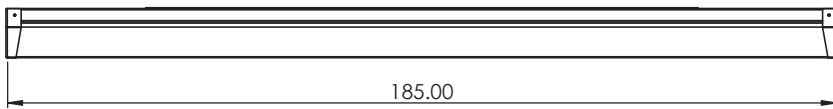

Ziggi 150 cm: 48w, cri 80, 3000k, 5160Lm
Ziggi 150 cm: 90w, cri 80, 3000k, 9800Lm