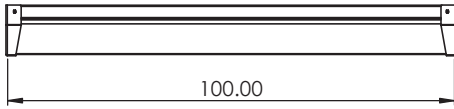

# ZIGGI PANDANT / WALL

Customizable item

Dim: W - 11 cm, L - 65 - 185 cm, H - 11 cm

Material: Metal, metal mesh

Finish: Powder coating

- \* Light source: Built in led module
- \* Dimming options: Dali / 1-10v / push - on request
- \* Ip 20
- \* Integral driver
- \* 110 - 127v / 220 - 240v
- \* Hanging options: Metal wire / metal chain
- \* 4000k - on request

Color options:

Custom colors available

Interior Design by Sharon Bareket | Photo by Ido Adan

Ziggi 65 cm: 16w, cri 80, 3000k, 1940Lm  
Ziggi 65 cm: 34w, cri 80, 3000k, 3680Lm

Ziggi 100 cm: 18w, cri 80, 3000k, 1815Lm  
Ziggi 100 cm: 34w, cri 80, 3000k, 3435Lm