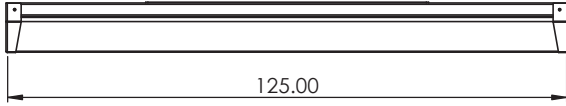

# ZIGGI PANDANT / WALL

Customizable item

Dim: W - 11 cm, L - 65 - 185 cm, H - 11 cm

Material: Metal, metal mesh

Finish: Powder coating

- \* Light source: Built in led module
- \* Dimming options: Dali / 1-10v / push - on request
- \* Ip 20
- \* Integral driver
- \* 110 - 127v / 220 - 240v
- \* Hanging options: Metal wire / metal chain
- \* 4000k - on request

Color options:

Custom colors available

Interior Design by Sharon Bareket | Photo by Ido Adan

Ziggi 65 cm: 16w, cri 80, 3000k, 1940Lm  
Ziggi 65 cm: 34w, cri 80, 3000k, 3680Lm

Ziggi 100 cm: 18w, cri 80, 3000k, 1815Lm  
Ziggi 100 cm: 34w, cri 80, 3000k, 3435Lm