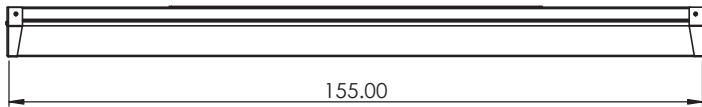

Ziggi 125 cm: 24w, cri 80, 3000k, 2580Lm
Ziggi 125 cm: 45w, cri 80, 3000k, 4900Lm