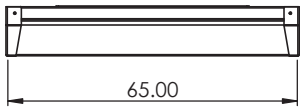

Ziggi 65 cm: 16w, cri 80, 3000k, 1940Lm
Ziggi 65 cm: 34w, cri 80, 3000k, 3680Lm