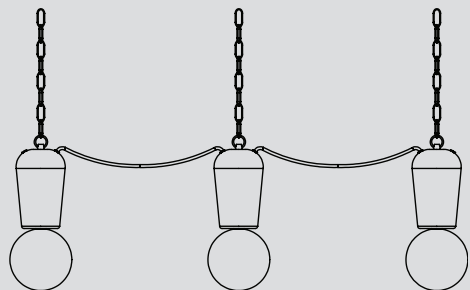

CASTLE

CASTLE - 1

Customizable item

Material: Ceramic, wood

Finish: Varnish, paint

* Light source: E27 (bulb not included)

* 110 - 127v / 220 - 240v

* Ip 20

* Hanging options: Metal wire / metal chain

* Customizable item

* Dimming options: Triac (depends on bulb)

Color options:

Custom colors available

Photo by Yoav Gurin

CERAMIC CASTLE

Dim: Diameter 10 cm H - 15 cm

WOODEN CASTLE SMALL

Dim: Diameter 7.5 cm H - 10 cm