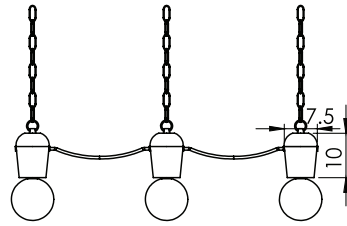

CASTLE

CASTLE - 1

Customizable item

Material: Ceramic, wood

Finish: Varnish, paint

* Light source: E27 (bulb not included)

* 110 - 127v / 220 - 240v

* Ip 20

* Hanging options: Metal wire / metal chain

* Customizable item

* Dimming options: Triac (depends on bulb)

Color options:

Custom colors available

Photo by Yoav Gurin

CERAMIC CASTLE

Dim: Diameter 10 cm H - 15 cm

WOODEN CASTLE SMALL

Dim: Diameter 7.5 cm H - 10 cm