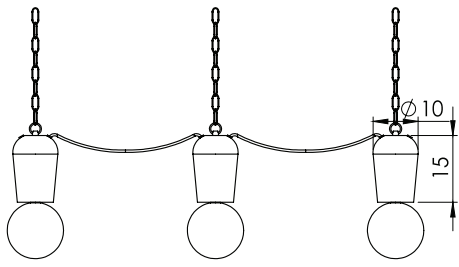

CASTLE

CASTLE - 1

Customizable item

Material: Ceramic, wood

Finish: Varnish, paint

* Light source: E27 (bulb not included)

* 110 - 127v / 220 - 240v

* Ip 20

* Hanging options: Metal wire / metal chain

* Customizable item

* Dimming options: Triac (depends on bulb)

Color options:

Custom colors available

Photo by Yoav Gurin

CERAMIC CASTLE

Dim: Diameter 10 cm H - 15 cm

WOODEN CASTLE SMALL

Dim: Diameter 7.5 cm H - 10 cm