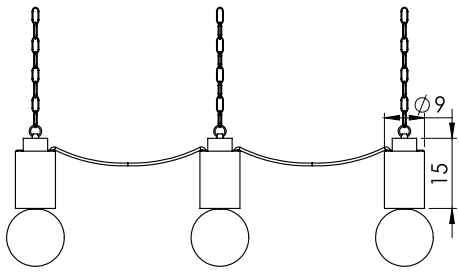

CASTLE

CASTLE - 2

Customizable item

Material: Ceramic, wood

Finish: Varnish, paint

* Light source: E27 (bulb not included)

* 110 - 127v / 220 - 240v

* Ip 20

* Hanging options: Metal wire / metal chain

* Customizable item

* Dimming options: Triac (depends on bulb)

Color options:

Custom colors available

Photo by Yoav Gurin

CERAMIC CASTLE

Dim: Diameter 9 cm H - 15 cm

WOODEN CASTLE

Dim: Diameter 10 cm H - 15 cm

WOODEN CASTLE SMALL

Dim: Diameter 7 cm H - 10 cm