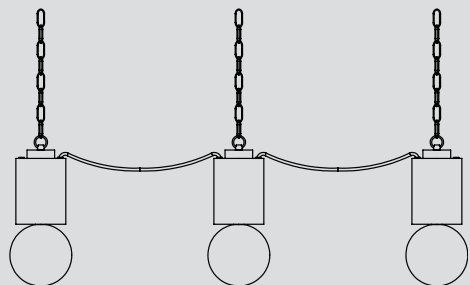

CASTLE

CASTLE - 2

Customizable item

Material: Ceramic, wood

Finish: Varnish, paint

* Light source: E27 (bulb not included)

* 110 - 127v / 220 - 240v

* Ip 20

* Hanging options: Metal wire / metal chain

* Customizable item

* Dimming options: Triac (depends on bulb)

Color options:

Custom colors available

Photo by Yoav Gurin

CERAMIC CASTLE

Dim: Diameter 9 cm H - 15 cm

WOODEN CASTLE

Dim: Diameter 10 cm H - 15 cm

WOODEN CASTLE SMALL

Dim: Diameter 7 cm H - 10 cm