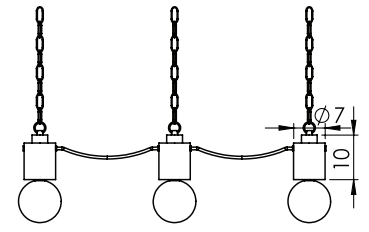

CASTLE

CASTLE - 2

Customizable item

Material: Ceramic, wood

Finish: Varnish, paint

* Light source: E27 (bulb not included)

* 110 - 127v / 220 - 240v

* Ip 20

* Hanging options: Metal wire / metal chain

* Customizable item

* Dimming options: Triac (depends on bulb)

Color options:

Custom colors available

Photo by Yoav Gurin

CERAMIC CASTLE

Dim: Diameter 9 cm H - 15 cm

WOODEN CASTLE

Dim: Diameter 10 cm H - 15 cm

WOODEN CASTLE SMALL

Dim: Diameter 7 cm H - 10 cm