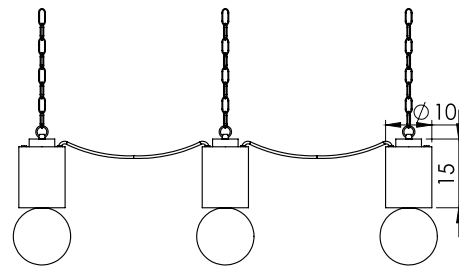

CASTLE

CASTLE - 2

Customizable item

Material: Ceramic, wood

Finish: Varnish, paint

* Light source: E27 (bulb not included)

* 110 - 127v / 220 - 240v

* Ip 20

* Hanging options: Metal wire / metal chain

* Customizable item

* Dimming options: Triac (depends on bulb)

Color options:

Custom colors available

Photo by Yoav Gurin

CERAMIC CASTLE

Dim: Diameter 9 cm H - 15 cm

WOODEN CASTLE

Dim: Diameter 10 cm H - 15 cm

WOODEN CASTLE SMALL

Dim: Diameter 7 cm H - 10 cm