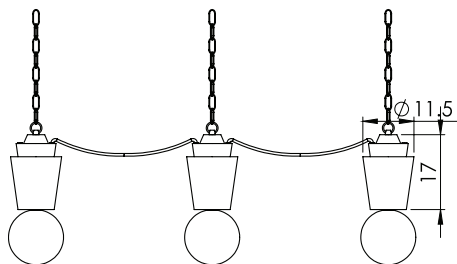

CASTLE

CASTLE - 3

Customizable item

Material: Ceramic, wood
Finish: Varnish, paint

- * Light source: E27 (bulb not included)
- * 110 - 127v / 220 - 240v
- * Ip 20
- * Hanging options: Metal wire / metal chain
- * Customizable item
- * Dimming options: Triac (depends on bulb)

Color options:

Custom colors available

Photo by Yoav Gurin

CERAMIC CASTLE

Dim: Diameter 10.5 cm H - 16 cm

WOODEN CASTLE

Dim: Diameter 11.5 cm H - 17 cm

WOODEN CASTLE SMALL

Dim: Diameter 7.5 cm H - 10.5 cm