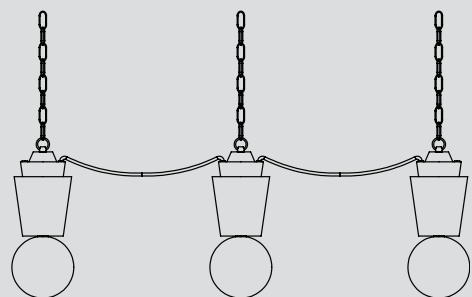

CASTLE

CASTLE - 3

Customizable item

Material: Ceramic, wood
Finish: Varnish, paint

- * Light source: E27 (bulb not included)
- * 110 - 127v / 220 - 240v
- * Ip 20
- * Hanging options: Metal wire / metal chain
- * Customizable item
- * Dimming options: Triac (depends on bulb)

Color options:

Custom colors available

Photo by Yoav Gurin

CERAMIC CASTLE

Dim: Diameter 10.5 cm H - 16 cm

WOODEN CASTLE

Dim: Diameter 11.5 cm H - 17 cm

WOODEN CASTLE SMALL

Dim: Diameter 7.5 cm H - 10.5 cm