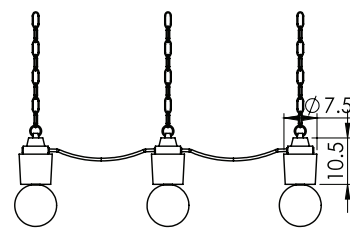

CASTLE

CASTLE - 3

Customizable item

Material: Ceramic, wood
Finish: Varnish, paint

- * Light source: E27 (bulb not included)
- * 110 - 127v / 220 - 240v
- * Ip 20
- * Hanging options: Metal wire / metal chain
- * Customizable item
- * Dimming options: Triac (depends on bulb)

Color options:

Custom colors available

Photo by Yoav Gurin

CERAMIC CASTLE

Dim: Diameter 10.5 cm H - 16 cm

WOODEN CASTLE

Dim: Diameter 11.5 cm H - 17 cm

WOODEN CASTLE SMALL

Dim: Diameter 7.5 cm H - 10.5 cm