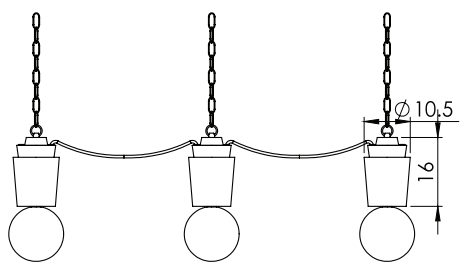

CASTLE

CASTLE - 3

Customizable item

Material: Ceramic, wood
Finish: Varnish, paint

- * Light source: E27 (bulb not included)
- * 110 - 127v / 220 - 240v
- * Ip 20
- * Hanging options: Metal wire / metal chain
- * Customizable item
- * Dimming options: Triac (depends on bulb)

Color options:

Custom colors available

Photo by Yoav Gurin

CERAMIC CASTLE

Dim: Diameter 10.5 cm H - 16 cm

WOODEN CASTLE

Dim: Diameter 11.5 cm H - 17 cm

WOODEN CASTLE SMALL

Dim: Diameter 7.5 cm H - 10.5 cm