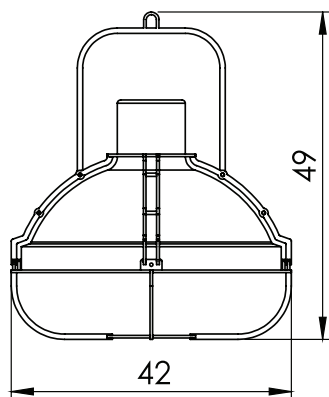

* Customizable item

* Dimming options: Triac (depends on bulb)

Color options:

Custom colors available

Photo by Yoav Gurin

HUGO

Dim: Diameter 42 cm H - 49 cm