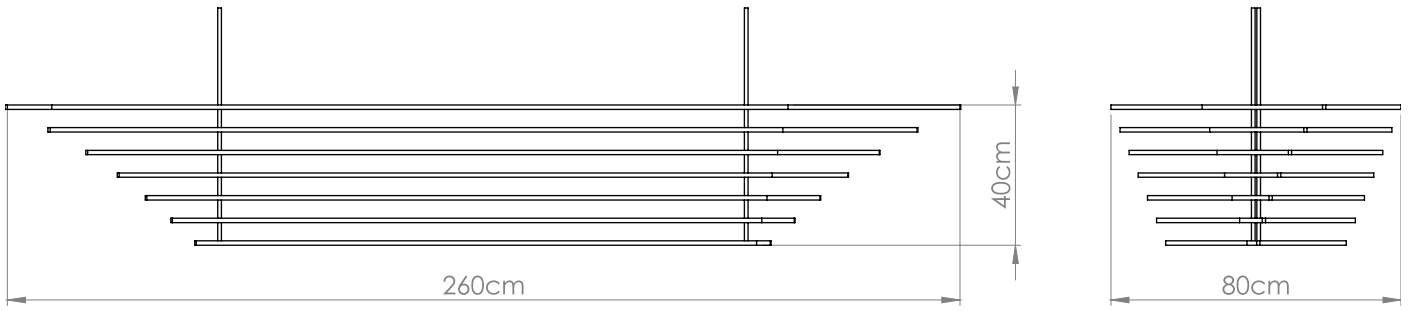

LEAF

LEAF

Customizable item

Material: Metal, MDF
Finish: Powder coating, wood lacquer

- * Light source: Built in led module
- * Dimming options: Dali / 1-10v / push - on request
- * Ip 20
- * Integral driver
- * 110 - 127v / 220 - 240v
- * Hanging options: Metal wire / metal chain

Color options:

Custom colors available

Interior Design by Gindi Studio | Photo by Uzi Porat

LEAF

Dim: Length 260 cm H - 40 cm