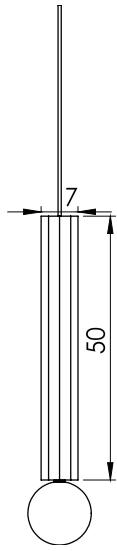

LOGY

LOGY BIG

Customizable item

Material: Birch wood, metal
Finish: Powder coating, wood lacquer

- * Light source: E27 / GU 10 (bulb not included)
- * 110 - 127v / 220 - 240v
- * Ip 20
- * Hanging options: Metal wire / metal chain
- * Customizable item
- * Dimming options: Triac (depends on bulb)

Color options:

Custom colors available

Photo by Yoav Gurin

LOGY BIG

Dim: Diameter 7 cm H – 50 cm

LOGY BIG

Dim: Diameter 7 cm H – 50 cm