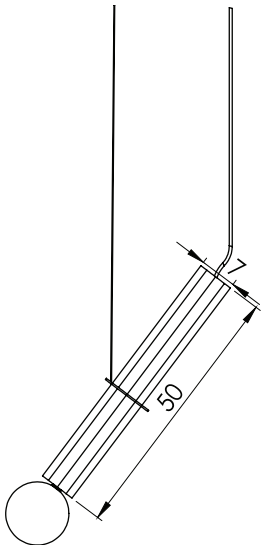

LOGY

LOGY BIG

Customizable item

Material: Birch wood, metal
Finish: Powder coating, wood lacquer

- * Light source: E27 / GU 10 (bulb not included)
- * 110 - 127v / 220 - 240v
- * Ip 20
- * Hanging options: Metal wire / metal chain
- * Customizable item
- * Dimming options: Triac (depends on bulb)

Color options:

Custom colors available

Photo by Yoav Gurin

LOGY BIG

Dim: Diameter 7 cm H – 50 cm

LOGY BIG

Dim: Diameter 7 cm H – 50 cm