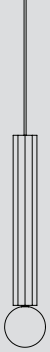

LOGY

LOGY BIG

Customizable item

Material: Birch wood, metal
Finish: Powder coating, wood lacquer

- * Light source: E27 / GU 10 (bulb not included)
- * 110 - 127v / 220 - 240v
- * Ip 20
- * Hanging options: Metal wire / metal chain
- * Customizable item
- * Dimming options: Triac (depends on bulb)

Color options:

Custom colors available

Photo by Yoav Gurin

LOGY BIG

Dim: Diameter 7 cm H – 50 cm

LOGY BIG

Dim: Diameter 7 cm H – 50 cm