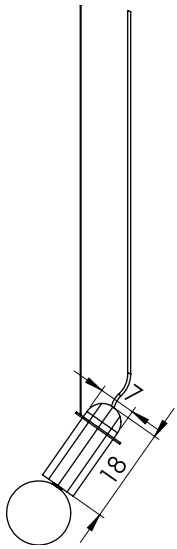

# LOGY SMALL

---

*Customizable item*

Material: Birch wood, metal  
Finish: Powder coating, wood lacquer

- \* Light source: E27 / GU 10 (bulb not included)
- \* 110 - 127v / 220 - 240v
- \* Ip 20
- \* Hanging options: Metal wire / metal chain
- \* Customizable item
- \* Dimming options: Triac (depends on bulb)

Color options:

*Custom colors available*

Photo by Yoav Gurin

**LOGY SMALL**

Dim: Diameter 7 cm H – 18 cm

**LOGY SMALL**

Dim: Diameter 7 cm H – 18 cm