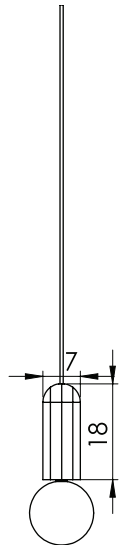

**LOGY**

---

# LOGY SMALL

---

*Customizable item*

Material: Birch wood, metal  
Finish: Powder coating, wood lacquer

- \* Light source: E27 / GU 10 (bulb not included)
- \* 110 - 127v / 220 - 240v
- \* Ip 20
- \* Hanging options: Metal wire / metal chain
- \* Customizable item
- \* Dimming options: Triac (depends on bulb)

Color options:

*Custom colors available*

Photo by Yoav Gurin

**LOGY SMALL**

Dim: Diameter 7 cm H – 18 cm

**LOGY SMALL**

Dim: Diameter 7 cm H – 18 cm