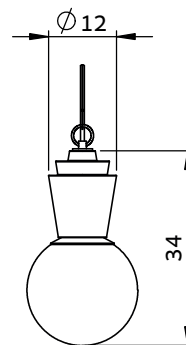

# BISHOP

---

*Customizable item*

Material: Ceramic, glass sphere, brass  
Finish: lacquer, clear glaze, paint

- \* Light source: E27 (bulb not included)
- \* 110 - 127v / 220 - 240v
- \* Ip 20
- \* Hanging options: Metal wire / metal chain
- \* Customizable item
- \* Dimming options: Triac (depends on bulb)

Color options:

*Custom colors available*

Photo by Yoav Gurin

**BISHOP - ROUND**

Dim: Diameter 12 cm H - 36 cm

**BISHOP - CYLINDER**

Dim: Diameter 8.5 cm H - 34 cm

**BISHOP - CONE**

Dim: Diameter 12 cm H - 34 cm