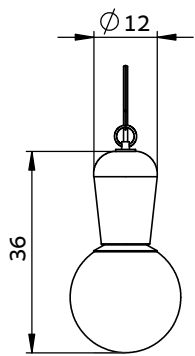

# BISHOP

---

*Customizable item*

Material: Ceramic, glass sphere, brass  
Finish: lacquer, clear glaze, paint

- \* Light source: E27 (bulb not included)
- \* 110 - 127v / 220 - 240v
- \* Ip 20
- \* Hanging options: Metal wire / metal chain
- \* Customizable item
- \* Dimming options: Triac (depends on bulb)

Color options:

*Custom colors available*

Photo by Yoav Gurin

**BISHOP - ROUND**

Dim: Diameter 12 cm H - 36 cm

**BISHOP - CYLINDER**

Dim: Diameter 8.5 cm H - 34 cm

**BISHOP - CONE**

Dim: Diameter 12 cm H - 34 cm