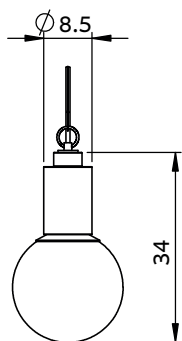

# BISHOP

---

*Customizable item*

Material: Ceramic, glass sphere, brass  
Finish: lacquer, clear glaze, paint

- \* Light source: E27 (bulb not included)
- \* 110 - 127v / 220 - 240v
- \* Ip 20
- \* Hanging options: Metal wire / metal chain
- \* Customizable item
- \* Dimming options: Triac (depends on bulb)

Color options:

*Custom colors available*

Photo by Yoav Gurin

**BISHOP - ROUND**

Dim: Diameter 12 cm H - 36 cm

**BISHOP - CYLINDER**

Dim: Diameter 8.5 cm H - 34 cm

**BISHOP - CONE**

Dim: Diameter 12 cm H - 34 cm