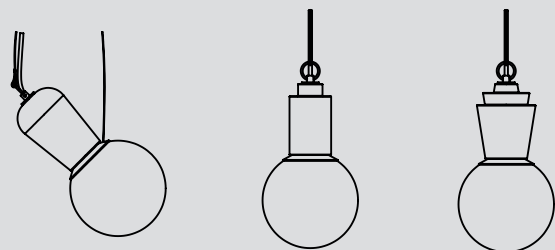

# BISHOP

---

*Customizable item*

Material: Ceramic, glass sphere, brass  
Finish: lacquer, clear glaze, paint

- \* Light source: E27 (bulb not included)
- \* 110 - 127v / 220 - 240v
- \* Ip 20
- \* Hanging options: Metal wire / metal chain
- \* Customizable item
- \* Dimming options: Triac (depends on bulb)

Color options:

*Custom colors available*

Photo by Yoav Gurin

**BISHOP - ROUND**

Dim: Diameter 12 cm H - 36 cm

**BISHOP - CYLINDER**

Dim: Diameter 8.5 cm H - 34 cm

**BISHOP - CONE**

Dim: Diameter 12 cm H - 34 cm