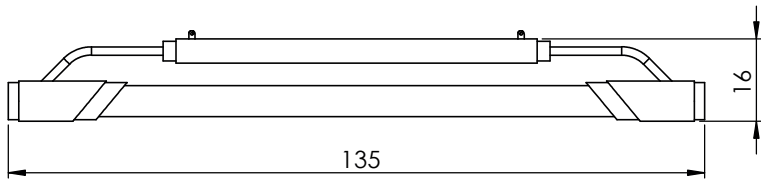

NEXT GENERATION LINEAR PENDANTS

HANDY

Customizable item

Dim: W - 16 cm, L - 135 cm

Material: Wood, metal

Finish: Powder coating, wood lacquer

- * Light source: Built in led module
- * Dimming options: Dali / 1-10v / push - on request
- * Ip 20
- * Integral driver
- * 110 - 127v / 220 - 240v
- * Hanging options: Metal wire / metal chain
- * 4000k - on request

Color options:

Custom colors available

Photo by Yoav Gurin

Handy 135 cm: 24w, 80 cri, 3000k, 2400Lm
Handy 135 cm: 45w, cri 80, 3000k, 4580Lm