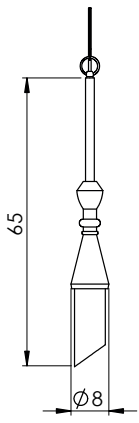

GRACE COLLECTION

TINA

Customizable item

Material: Wood, glass, brass
Finish: Lacquer, paint

- * Light source: E14 (bulb not included)
- * 110 - 127v / 220 - 240v
- * Ip 20
- * Hanging options: Metal wire
- * Customizable item
- * Dimming options: Triac (depends on bulb)

Color options:

Custom colors available

Photo by Yoav Gurin

TINA

Dim: Diameter 8 cm H – 65 cm