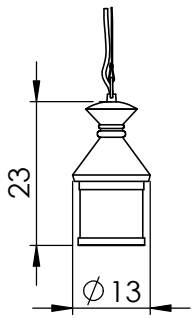

GRACE COLLECTION

TONY

Customizable item

Material: Wood, glass, brass
Finish: Lacquer, paint

* Light source: E14 (bulb not included)

* 110 - 127v / 220 - 240v

* Ip 20

* Hanging options: Metal wire

* Customizable item

* Dimming options: Triac (depends on bulb)

Color options:

Custom colors available

Photo by Yoav Gurin

TONY

Dim: Diameter 13 cm H – 23 cm