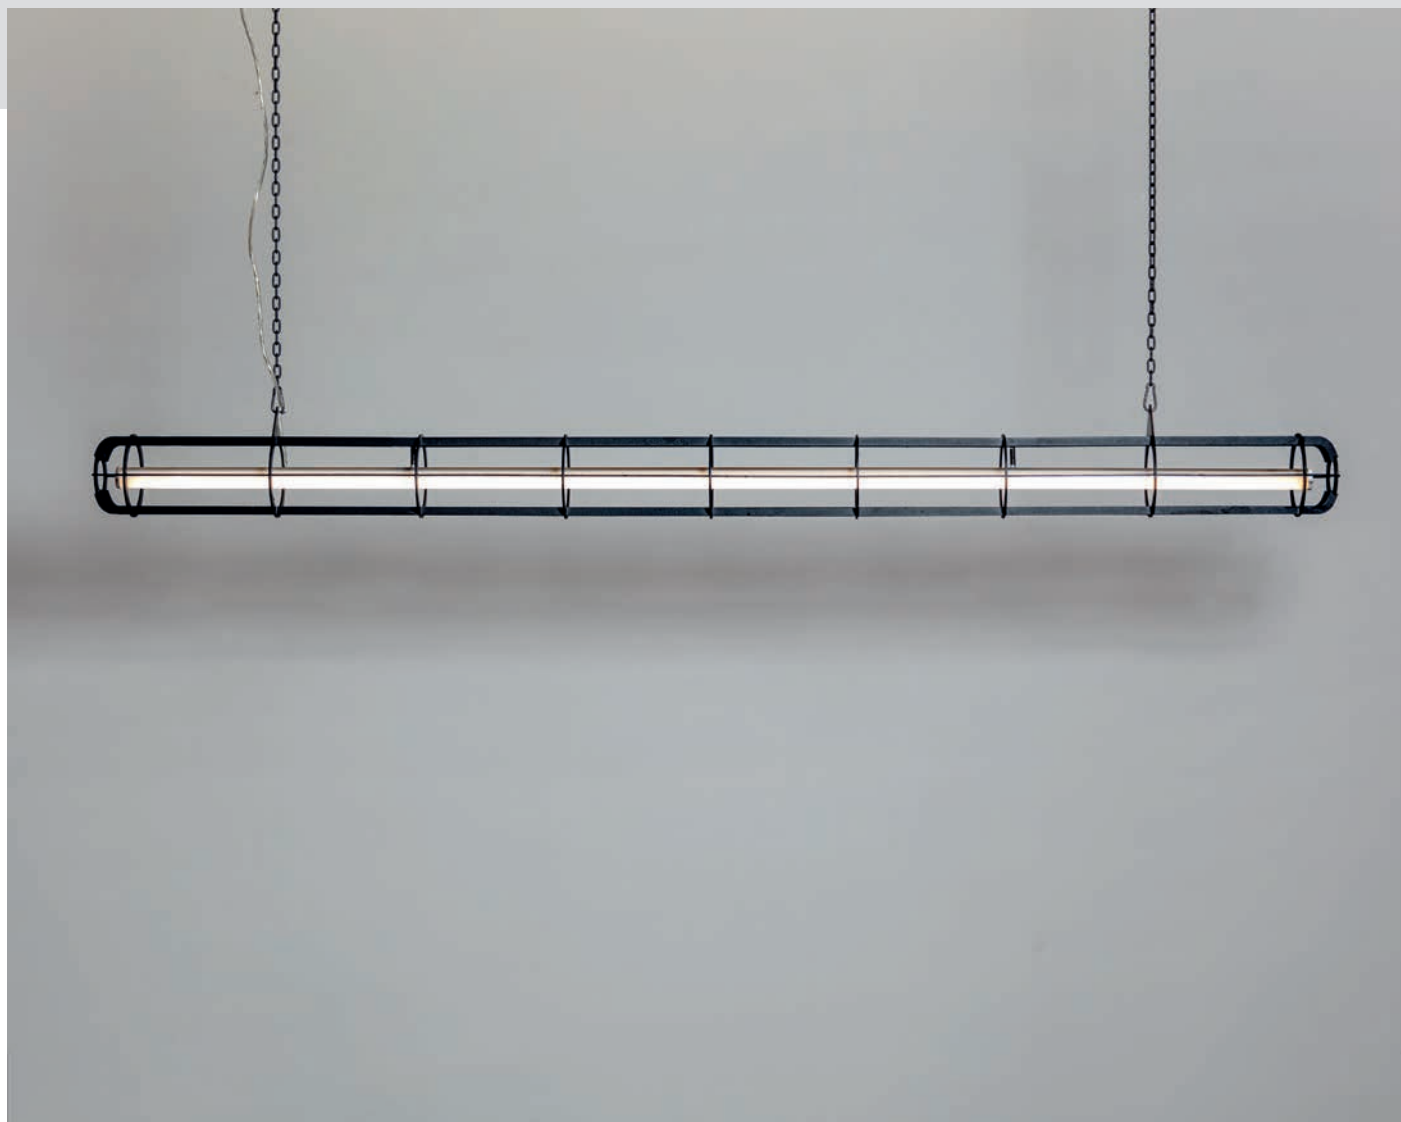

NEXT GENERATION LINEAR PENDANTS

ULTRA MARINER

Customizable item

Dim: Diameter 12 cm, L - 120 - 180 cm

Material: Metal

Finish: Powder coating

- * Light source: Built in led module
- * Dimming options: Dali / 1-10v / push - on request
- * Ip 20
- * Driver - Ceiling mount
- * 110 - 127v / 220 - 240v
- * Hanging options: Metal wire / metal chain
- * 4000k - on request

Color options:

Custom colors available

40cm

70cm

100cm

120cm

150cm

180cm

230cm

260cm

280cm

300cm

12

12

12

12