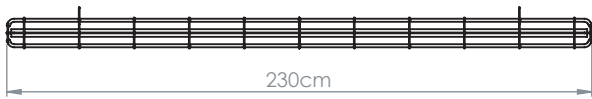

NEXT GENERATION LINEAR PENDANTS

ULTRA MARINER

Customizable item

Dim: Diameter 12 cm, L - 120 - 180 cm

Material: Metal

Finish: Powder coating

- * Light source: Built in led module
- * Dimming options: Dali / 1-10v / push - on request
- * Ip 20
- * Driver - Ceiling mount
- * 110 - 127v / 220 - 240v
- * Hanging options: Metal wire / metal chain
- * 4000k - on request

Color options:

Custom colors available

40cm

70cm

100cm

120cm

150cm

180cm

230cm

260cm

280cm

300cm

12

12

12

12