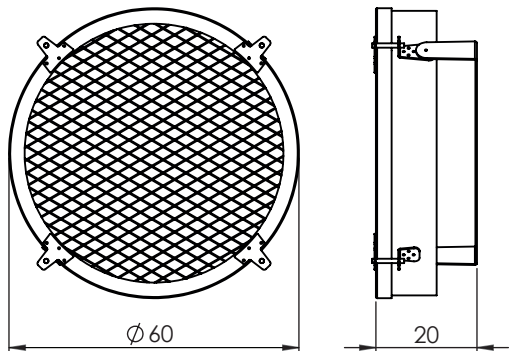

VOLTI

VOLTI - ROUND

Customizable item

Material: Metal, acrylic diffuser
Finish: Powder coating

- * Light source: E27 (bulb not included)
- * 110 - 127v / 220 - 240v
- * Ip 20
- * Wall/ceiling mount
- * Customizable item
- * Dimming options: Triac (depends on bulb)

Color options:

Custom colors available

Photo by Yoav Gurin

VOLTI

Dim: Diameter 60 cm H – 65 cm

VOLTI - S

Dim: Diameter 40 cm H – 45 cm