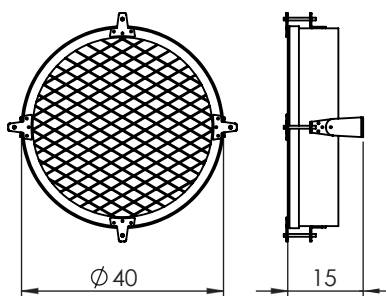

Color options:

Custom colors available

Photo by Yoav Gurin

VOLTI

Dim: Diameter 60 cm H – 65 cm

VOLTI - S

Dim: Diameter 40 cm H – 45 cm