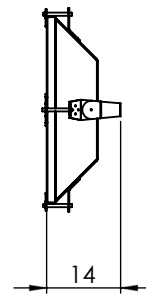

VOLTI

VOLTI - SQUARE

Customizable item

Material: Metal, acrylic diffuser
Finish: Powder coating

- * Light source: E27 (bulb not included)
- * 110 - 127v / 220 - 240v
- * Ip 20
- * Wall/ceiling mount
- * Customizable item
- * Dimming options: Triac (depends on bulb)

Color options:

Custom colors available

Photo by Yoav Gurin

VOLTI

Dim: Diameter 50 cm H - 55 cm

VOLTI - S

Dim: Diameter 35 cm H - 40 cm