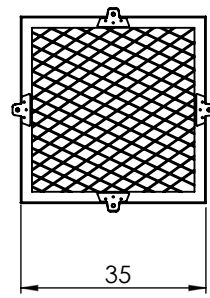

VOLTI

VOLTI - SQUARE

Customizable item

Material: Metal, acrylic diffuser
Finish: Powder coating

- * Light source: E27 (bulb not included)
- * 110 - 127v / 220 - 240v
- * Ip 20
- * Wall/ceiling mount
- * Customizable item
- * Dimming options: Triac (depends on bulb)

Color options:

Custom colors available

Photo by Yoav Gurin

VOLTI

Dim: Diameter 50 cm H - 55 cm

VOLTI - S

Dim: Diameter 35 cm H - 40 cm