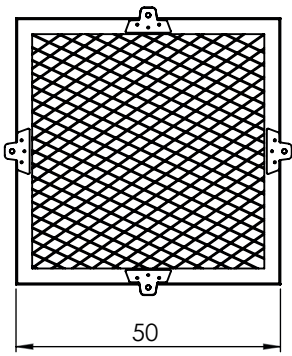

VOLTI

VOLTI - SQUARE

Customizable item

Material: Metal, acrylic diffuser
Finish: Powder coating

- * Light source: E27 (bulb not included)
- * 110 - 127v / 220 - 240v
- * Ip 20
- * Wall/ceiling mount
- * Customizable item
- * Dimming options: Triac (depends on bulb)

Color options:

Custom colors available

Photo by Yoav Gurin

VOLTI

Dim: Diameter 50 cm H - 55 cm

VOLTI - S

Dim: Diameter 35 cm H - 40 cm