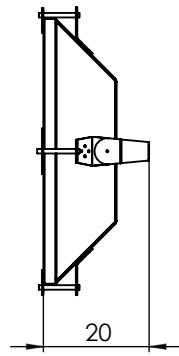

VOLTI

VOLTI - SQUARE

Customizable item

Material: Metal, acrylic diffuser
Finish: Powder coating

- * Light source: E27 (bulb not included)
- * 110 - 127v / 220 - 240v
- * Ip 20
- * Wall/ceiling mount
- * Customizable item
- * Dimming options: Triac (depends on bulb)

Color options:

Custom colors available

Photo by Yoav Gurin

VOLTI

Dim: Diameter 50 cm H - 55 cm

VOLTI - S

Dim: Diameter 35 cm H - 40 cm