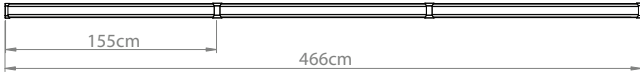

ZIGGI LIGHTING SYSTEM

ZIGGI BASIC

Customizable item

Customizable item

Material: Metal

Finish: Powder coating

- * Light source: Built in led module
- * Dimming options: Dali / 1-10v / push - on request
- * Ip 20
- * Integral driver
- * 110 - 127v / 220 - 240v
- * Hanging options: Metal wire
- * 4000k - on request

Color options:

Custom colors available

Basic 65 cm: 36w, cri 80, 3000k, 3600Lm
 Basic 65 cm: 68w, cri 80, 3000k, 6870Lm

Basic 125 cm: 75w, cri 80, 3000k, 7685Lm
 Basic 125 cm: 150w, cri 80, 3000k, 14600Lm