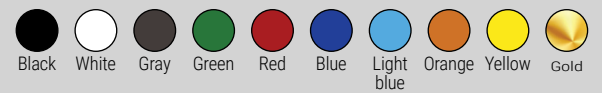

OMEGA SYSTEM

OMEGA SQUARE

Customizable item

Customizable item

Material: Wood, Metal
Finish: Powder coating, wood lacquer

- * Light source: Built in led module
- * Dimming options: Dali / 1-10v / push - on request
- * Dim to tone – on request
- * Ip 20
- * Ceiling mount driver
- * 110 - 127v / 220 - 240v
- * Hanging options: Metal wire / metal chain
- * 4000k - on request

Color options:

Custom colors available

Omega Square 100 cm: 48.5w, cri 80, 3000k, 4815Lm
 Omega Square 100 cm: 91.5w, cri 80, 3000k, 9160Lm

Omega Square 155 cm: 97w, cri 80, 3000k, 9632Lm
 Omega Square 155 cm: 182.5w, cri 80, 3000k, 18323Lm