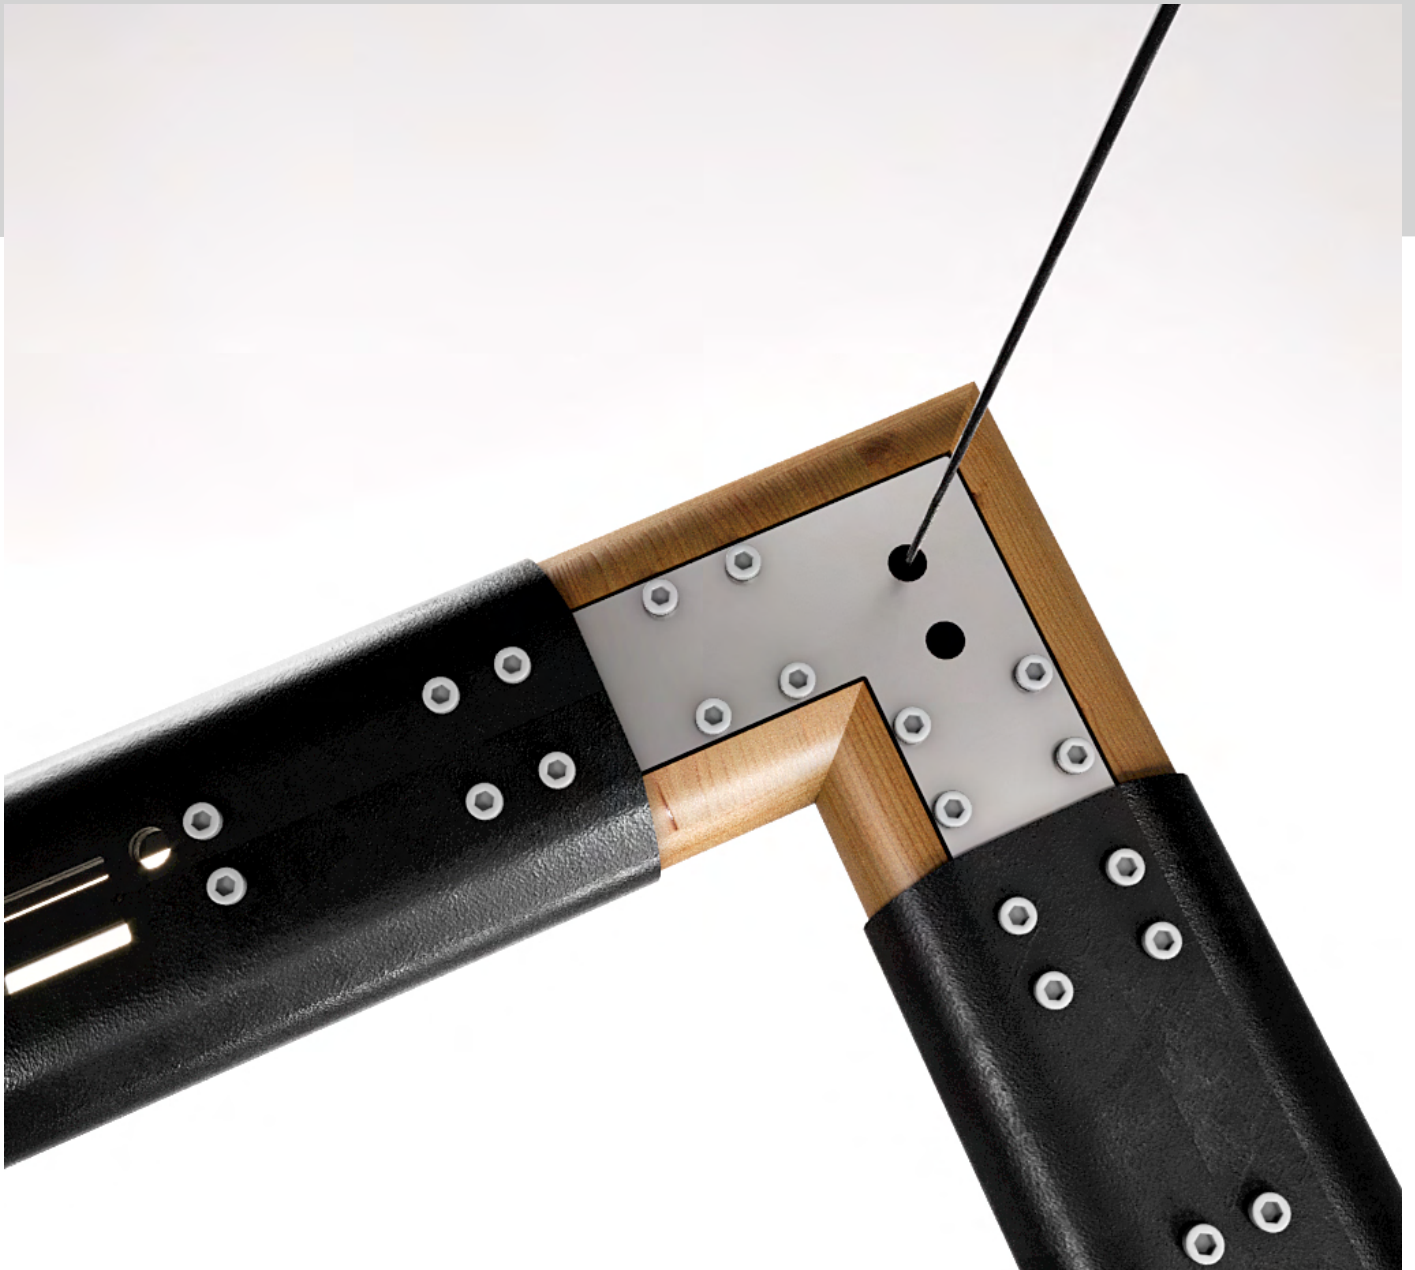

OMEGA SYSTEM

OMEGA SQUARE

Customizable item

Customizable item

Material: Wood, Metal
Finish: Powder coating, wood lacquer

- * Light source: Built in led module
- * Dimming options: Dali / 1-10v / push - on request
- * Dim to tone – on request
- * Ip 20
- * Ceiling mount driver
- * 110 - 127v / 220 - 240v
- * Hanging options: Metal wire / metal chain
- * 4000k - on request

Color options:

Custom colors available

Omega Square 100 cm: 48.5w, cri 80, 3000k, 4815Lm
 Omega Square 100 cm: 91.5w, cri 80, 3000k, 9160Lm

Omega Square 155 cm: 97w, cri 80, 3000k, 9632Lm
 Omega Square 155 cm: 182.5w, cri 80, 3000k, 18323Lm