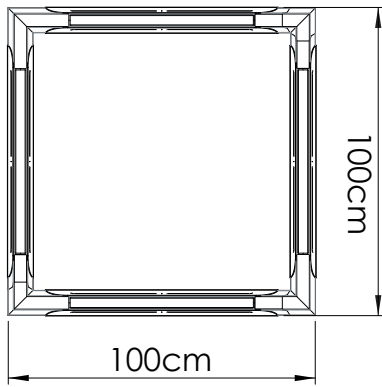

OMEGA SYSTEM

OMEGA SQUARE

Customizable item

Customizable item

Material: Wood, Metal
Finish: Powder coating, wood lacquer

- * Light source: Built in led module
- * Dimming options: Dali / 1-10v / push - on request
- * Dim to tone – on request
- * Ip 20
- * Ceiling mount driver
- * 110 - 127v / 220 - 240v
- * Hanging options: Metal wire / metal chain
- * 4000k - on request

Color options:

Custom colors available

Omega Square 100 cm: 48.5w, cri 80, 3000k, 4815Lm
 Omega Square 100 cm: 91.5w, cri 80, 3000k, 9160Lm

Omega Square 155 cm: 97w, cri 80, 3000k, 9632Lm
 Omega Square 155 cm: 182.5w, cri 80, 3000k, 18323Lm

Omega Square 127 cm: 73w, cri 80, 3000k, 7252Lm
 Omega Square 127 cm: 137w, cri 80, 3000k, 13742Lm