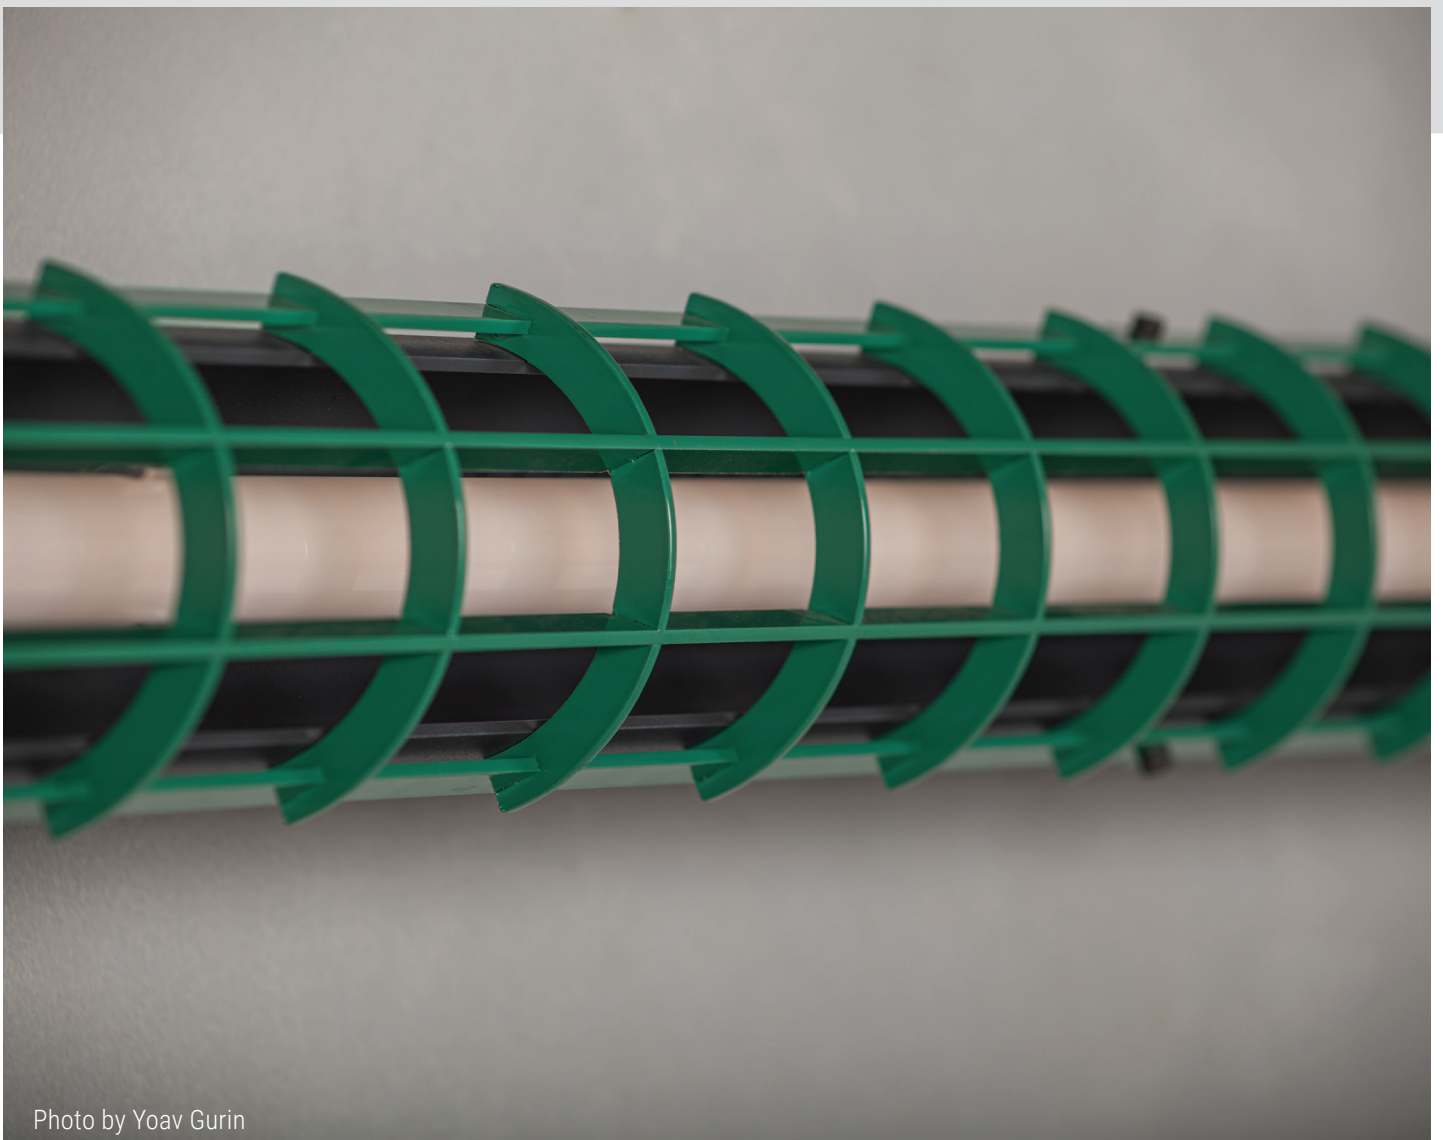

Photo by Yoav Gurin