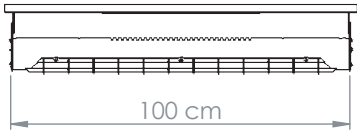

# ASTRO WALL

---

*Customizable item*

Dim: Diameter 10 cm, L 100 - 180 cm  
Material: Body aluminum, metal side covers  
hangers & grill  
Finish: Powder coating

- \* Light sourc: Built in led module
- \* Dimming options: Dali / 1-10v / push - on request
- \* Ip 20
- \* Integral driver
- \* 110 - 127v / 220 - 240v
- \* 2700 / 4000k - on request

Color options:

*Custom colors available*

Photo by Yoav Gurin

Astro 100 cm: 16w, cri 80, 3000k, 1940Lm  
Astro 100 cm: 34w, cri 80, 3000k, 3680Lm

Astro 120 cm: 24w, cri 80, 3000k, 2580Lm  
Astro 120 cm: 45w, cri 80, 3000k, 4900Lm