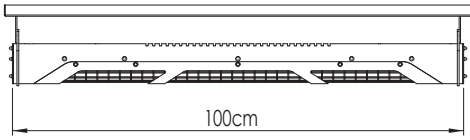

NEXT GENERATION LINEAR PENDANTS

METRO WALL

Customizable item

Dim: Diameter 10 cm, L - 100 - 260 cm

Material: Metal

Finish: Powder coating

- * Light source: Built in led module
- * Dimming options: Dali / 1-10v / push - on request
- * Ip 20
- * Integral driver
- * 110 - 127v / 220 - 240v
- * Hanging options: Metal wire / metal chain
- * 4000k - on request

Color options:

Custom colors available

Photo by Yoav Gurin

Metro Wall 100 cm: 16w, cri 80, 3000k, 1940Lm
Metro Wall 100 cm: 34w, cri 80, 3000k, 3680Lm

Metro Wall 125 cm: 24w, cri 80, 3000k, 2580Lm
Metro Wall 125 cm: 45w, cri 80, 3000k, 4900Lm