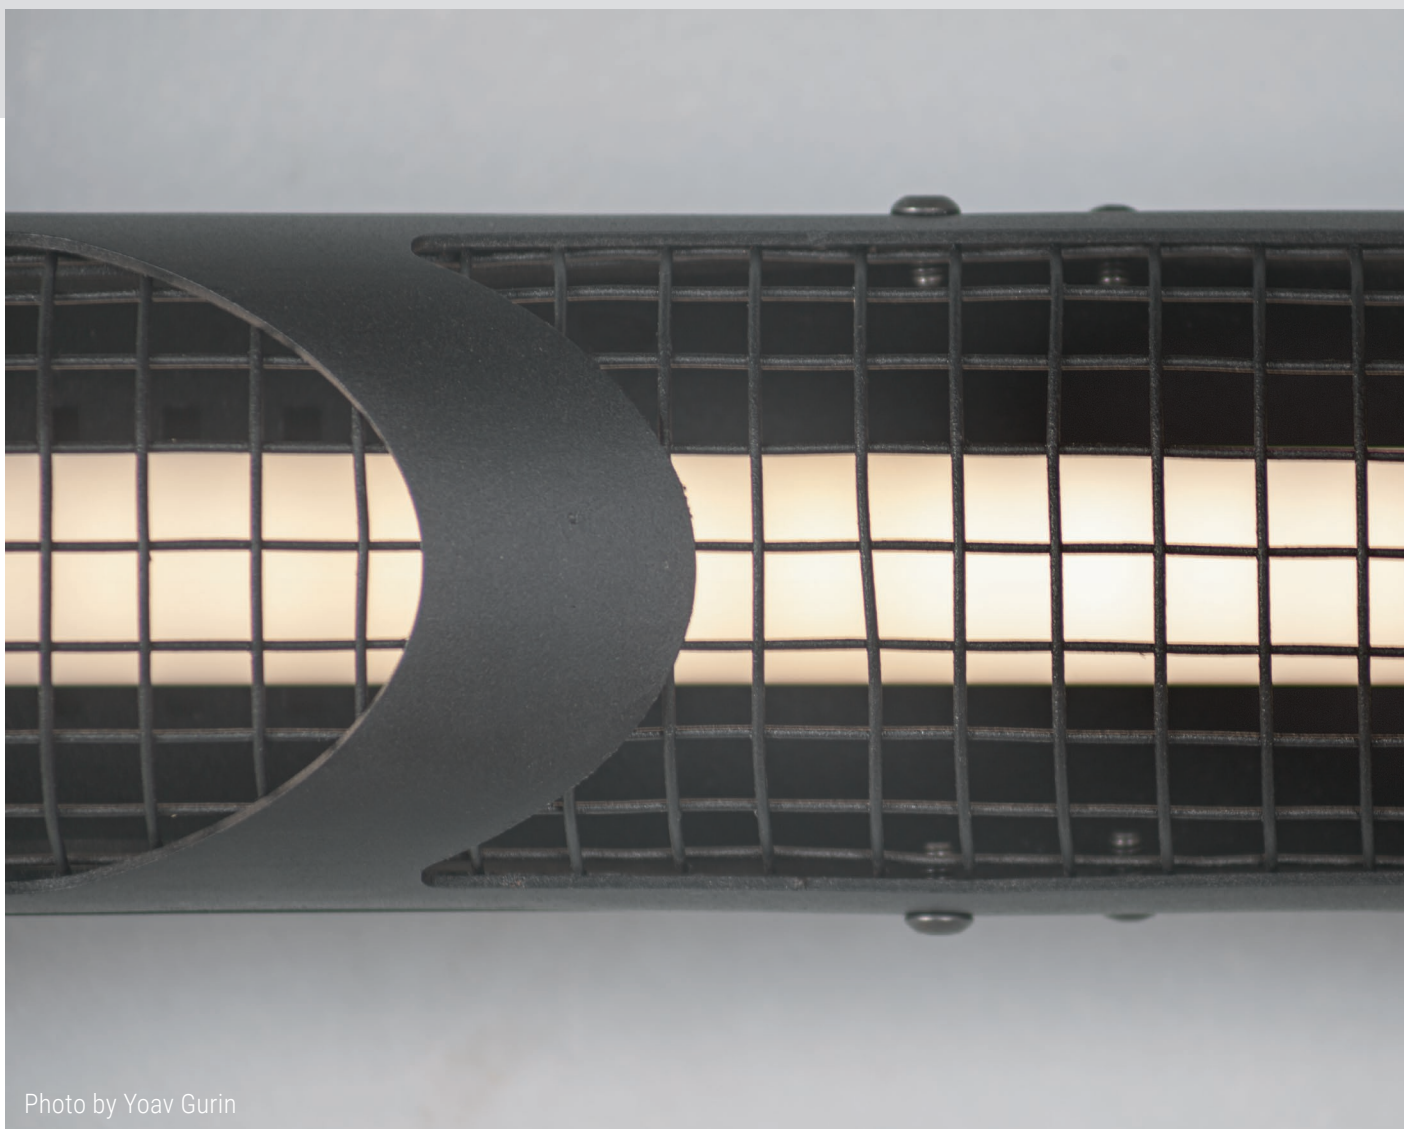

NEXT GENERATION LINEAR PENDANTS

METRO WALL

Customizable item

Dim: Diameter 10 cm, L - 100 - 260 cm

Material: Metal

Finish: Powder coating

- * Light source: Built in led module
- * Dimming options: Dali / 1-10v / push - on request
- * Ip 20
- * Integral driver
- * 110 - 127v / 220 - 240v
- * Hanging options: Metal wire / metal chain
- * 4000k - on request

Color options:

Custom colors available

Photo by Yoav Gurin

Metro Wall 100 cm: 16w, cri 80, 3000k, 1940Lm
Metro Wall 100 cm: 34w, cri 80, 3000k, 3680Lm

Metro Wall 125 cm: 24w, cri 80, 3000k, 2580Lm
Metro Wall 125 cm: 45w, cri 80, 3000k, 4900Lm

Metro Wall 140 cm: 24w, cri 80, 3000k, 2580Lm
Metro Wall 140 cm: 45w, cri 80, 3000k, 4900Lm

Metro Wall 160 cm: 28w, cri 80, 3000k, 3230Lm
Metro Wall 160 cm: 57w, cri 80, 3000k, 6135Lm

Metro Wall 180 cm: 36w, 80 cri, 3000k, 3870Lm
Metro Wall 180 cm: 68w, cri 80, 3000k, 7360Lm