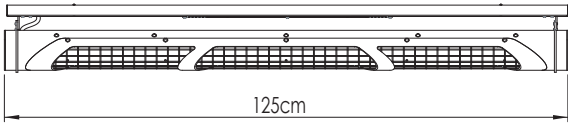

NEXT GENERATION LINEAR PENDANTS

METRO WALL

Customizable item

Dim: Diameter 10 cm, L - 100 - 260 cm

Material: Metal

Finish: Powder coating

- * Light source: Built in led module
- * Dimming options: Dali / 1-10v / push - on request
- * Ip 20
- * Integral driver
- * 110 - 127v / 220 - 240v
- * Hanging options: Metal wire / metal chain
- * 4000k - on request

Color options:

Custom colors available

Photo by Yoav Gurin

Metro Wall 100 cm: 16w, cri 80, 3000k, 1940Lm
Metro Wall 100 cm: 34w, cri 80, 3000k, 3680Lm

Metro Wall 125 cm: 24w, cri 80, 3000k, 2580Lm
Metro Wall 125 cm: 45w, cri 80, 3000k, 4900Lm