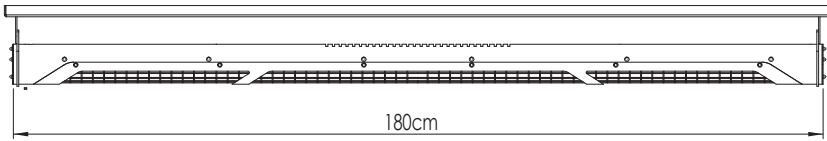

Metro Wall 160 cm: 28w, cri 80, 3000k, 3230Lm
Metro Wall 160 cm: 57w, cri 80, 3000k, 6135Lm

Metro Wall 180 cm: 36w, 80 cri, 3000k, 3870Lm
Metro Wall 180 cm: 68w, cri 80, 3000k, 7360Lm