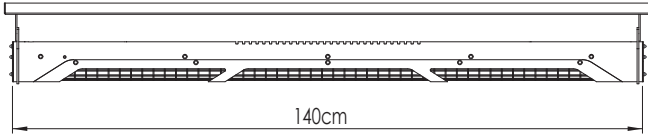

NEXT GENERATION LINEAR PENDANTS

METRO WALL

Customizable item

Dim: Diameter 10 cm, L - 100 - 260 cm

Material: Metal

Finish: Powder coating

- * Light source: Built in led module
- * Dimming options: Dali / 1-10v / push - on request
- * Ip 20
- * Integral driver
- * 110 - 127v / 220 - 240v
- * Hanging options: Metal wire / metal chain
- * 4000k - on request

Color options:

Custom colors available

Photo by Yoav Gurin

Metro Wall 100 cm: 16w, cri 80, 3000k, 1940Lm
Metro Wall 100 cm: 34w, cri 80, 3000k, 3680Lm

Metro Wall 125 cm: 24w, cri 80, 3000k, 2580Lm
Metro Wall 125 cm: 45w, cri 80, 3000k, 4900Lm