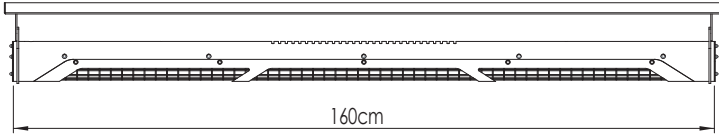

Metro Wall 140 cm: 24w, cri 80, 3000k, 2580Lm
Metro Wall 140 cm: 45w, cri 80, 3000k, 4900Lm