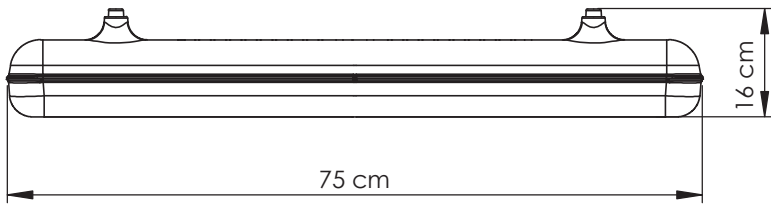

NEXT GENERATION LINEAR PENDANTS

Sub B

Customizable item

Dim: W - 12 cm, L - 75cm
Material: Ceramic, wood, brass
Finish: lacquer, clear glaze, paint

- * Light sourc: Built in led module
- * Dimming options: Dali / 1-10v / push - on request
- * Ip 20
- * Integral driver
- * 110 - 127v / 220 - 240v
- * Hanging options: Metal wire / metal chain
- * 4000k - on request

Color options:

Custom colors available

Sub B 75 cm: 12w, 80 cri, 3000k, 1205Lm
Sub B 75 cm: 22w, cri 80, 3000k, 2292Lm