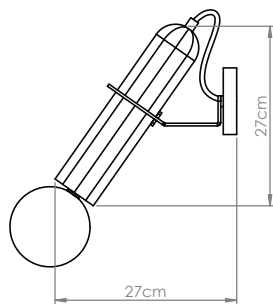

Color options:

Custom colors available

Photo by Yoav Gurin

LOGY WALL SMALL

Dim: Diameter 19 cm H - 17 cm

LOGY WALL BIG

Dim: Diameter 27 cm H - 27 cm