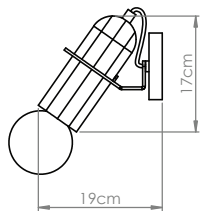

URBANIC GREEN COLLECTION

LOGY WALL

Customizable item

Material: Birch wood, metal
Finish: Powder coating, wood lacquer

- * Light source: E27 / GU 10 (bulb not included)
- * 110 - 127v / 220 - 240v
- * Ip 20
- * Dimming options: Triac (depends on bulb)

Color options:

Custom colors available

Photo by Yoav Gurin

LOGY WALL SMALL

Dim: Diameter 19 cm H - 17 cm

LOGY WALL BIG

Dim: Diameter 27 cm H - 27 cm