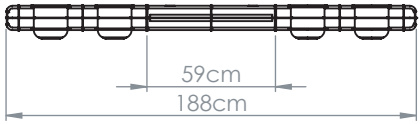

ULTRA MARINER SYSTEM

ULTRA MARINER PLANTER

Customizable item

Dim: Diameter 12 cm, L - 59 - 200 cm

Material: Metal

Finish: Powder coating

- * Light source: Built in led module
- * Dimming options: Dali / 1-10v / push - on request
- * Dim to tone – on request
- * Ip 20
- * Ceiling mount driver
- * 110 - 127v / 220 - 240v
- * Hanging options: Metal wire / metal chain
- * 4000k - on request

Color options:

Custom colors available

Planter basic 59 cm: 12w, cri 80, 3000k, 1205Lm
 Planter basic 59 cm: 22w, cri 80, 3000k, 2292Lm

Planter basic 87 cm: 18w, cri 80, 3000k, 1813Lm
 Planter basic 87 cm: 34w, cri 80, 3000k, 3436Lm