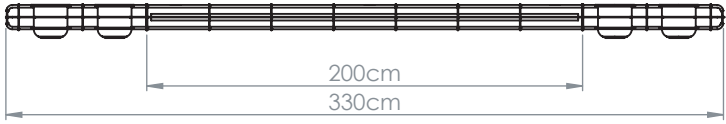

ULTRA MARINER SYSTEM

ULTRA MARINER PLANTER

Customizable item

Dim: Diameter 12 cm, L - 59 - 200 cm

Material: Metal

Finish: Powder coating

- * Light source: Built in led module
- * Dimming options: Dali / 1-10v / push - on request
- * Dim to tone – on request
- * Ip 20
- * Ceiling mount driver
- * 110 - 127v / 220 - 240v
- * Hanging options: Metal wire / metal chain
- * 4000k - on request

Color options:

Custom colors available

Planter basic 59 cm: 12w, cri 80, 3000k, 1205Lm
 Planter basic 59 cm: 22w, cri 80, 3000k, 2292Lm

Planter basic 87 cm: 18w, cri 80, 3000k, 1813Lm
 Planter basic 87 cm: 34w, cri 80, 3000k, 3436Lm

Planter basic 115 cm: 24w, cri 80, 3000k, 2410Lm
 Planter basic 115 cm: 45w, cri 80, 3000k, 4584Lm

Planter basic 200 cm: 42w, cri 80, 3000k, 4225Lm
 Planter basic 200 cm: 80w, cri 80, 3000k, 8020Lm