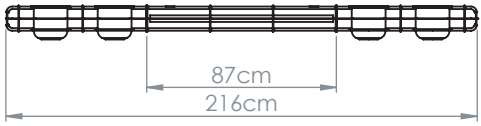

ULTRA MARINER SYSTEM

ULTRA MARINER PLANTER

Customizable item

Dim: Diameter 12 cm, L - 59 - 200 cm

Material: Metal

Finish: Powder coating

- * Light source: Built in led module
- * Dimming options: Dali / 1-10v / push - on request
- * Dim to tone – on request
- * Ip 20
- * Ceiling mount driver
- * 110 - 127v / 220 - 240v
- * Hanging options: Metal wire / metal chain
- * 4000k - on request

Color options:

Custom colors available

Planter basic 59 cm: 12w, cri 80, 3000k, 1205Lm
 Planter basic 59 cm: 22w, cri 80, 3000k, 2292Lm

Planter basic 87 cm: 18w, cri 80, 3000k, 1813Lm
 Planter basic 87 cm: 34w, cri 80, 3000k, 3436Lm

Planter basic 115 cm: 24w, cri 80, 3000k, 2410Lm
 Planter basic 115 cm: 45w, cri 80, 3000k, 4584Lm

Planter basic 200 cm: 42w, cri 80, 3000k, 4225Lm
 Planter basic 200 cm: 80w, cri 80, 3000k, 8020Lm