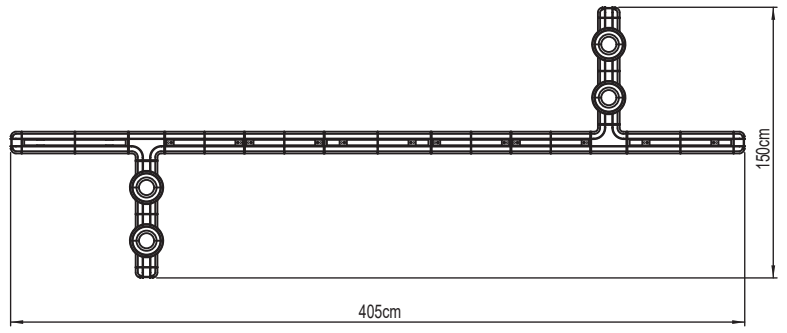

Color options:

Custom colors available

Ultra tree planter 44 cm: 36w, 80 cri, 3000k ,3610Lm
 Ultra tree planter 44 cm: 68w, cri 80, 3000k ,6870Lm

Ultra tree planter 59+44 4 cm: 84w, cri 80, 3000k ,8420Lm
 Ultra tree planter 59+44 4 cm: 159w, cri 80, 3000k ,116030Lm

Ultra tree planter 59 cm: 45w, cri 80, 3000k ,4512Lm
 Ultra tree planter 59 cm: 85w, cri 80, 3000k ,8587Lm

Ultra tree planter 59+44 3 cm: 75w, cri 80, 3000k ,7520Lm
 Ultra tree planter 59+44 3 cm: 142.5w, cri 80, 3000k ,14310Lm