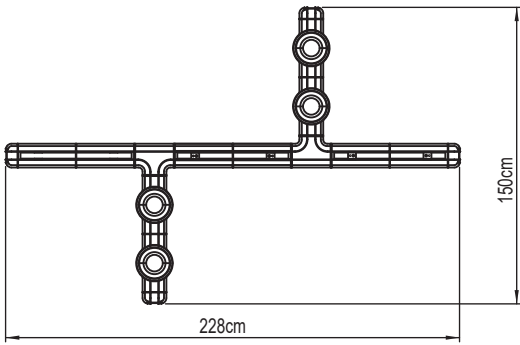

Color options:

Custom colors available

Ultra tree planter 44 cm: 36w, 80 cri, 3000k ,3610Lm
 Ultra tree planter 44 cm: 68w, cri 80, 3000k ,6870Lm

Ultra tree planter 59+44 4 cm: 84w, cri 80, 3000k ,8420Lm
 Ultra tree planter 59+44 4 cm: 159w, cri 80, 3000k ,116030Lm

Ultra tree planter 59 cm: 45w, cri 80, 3000k ,4512Lm
 Ultra tree planter 59 cm: 85w, cri 80, 3000k ,8587Lm

Ultra tree planter 59+44 3 cm: 75w, cri 80, 3000k ,7520Lm
 Ultra tree planter 59+44 3 cm: 142.5w, cri 80, 3000k ,14310Lm