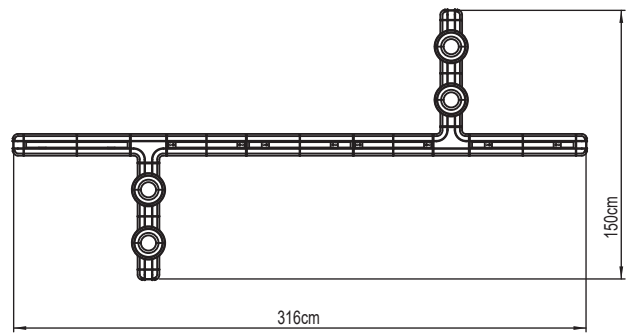

Ultra tree planter 59+44 3 cm: 75w, cri 80, 3000k ,7520Lm
Ultra tree planter 59+44 3 cm: 142.5w, cri 80, 3000k ,14310Lm