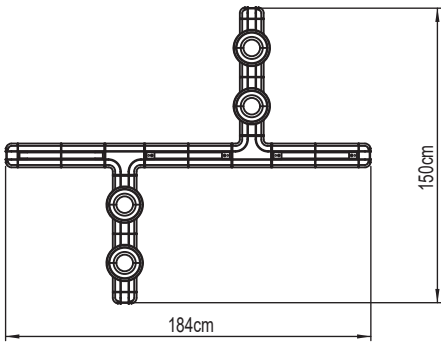

Color options:

Custom colors available

Ultra tree planter 44 cm: 36w, 80 cri, 3000k ,3610Lm
 Ultra tree planter 44 cm: 68w, cri 80, 3000k ,6870Lm

Ultra tree planter 59+44 4 cm: 84w, cri 80, 3000k ,8420Lm
 Ultra tree planter 59+44 4 cm: 159w, cri 80, 3000k ,116030Lm