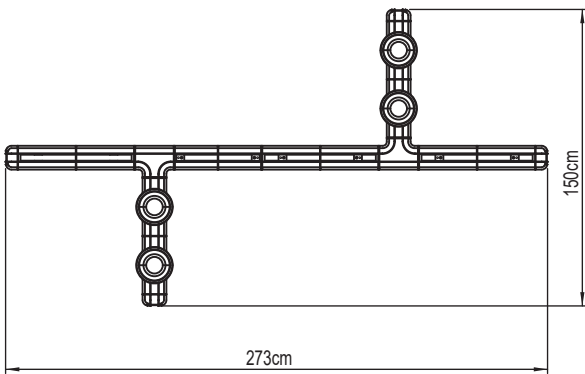

Color options:

Custom colors available

Ultra tree planter 44 cm: 36w, 80 cri, 3000k ,3610Lm
 Ultra tree planter 44 cm: 68w, cri 80, 3000k ,6870Lm

Ultra tree planter 59+44 4 cm: 84w, cri 80, 3000k ,8420Lm
 Ultra tree planter 59+44 4 cm: 159w, cri 80, 3000k ,116030Lm

Ultra tree planter 59 cm: 45w, cri 80, 3000k ,4512Lm
 Ultra tree planter 59 cm: 85w, cri 80, 3000k ,8587Lm

Ultra tree planter 59+44 3 cm: 75w, cri 80, 3000k ,7520Lm
 Ultra tree planter 59+44 3 cm: 142.5w, cri 80, 3000k ,14310Lm