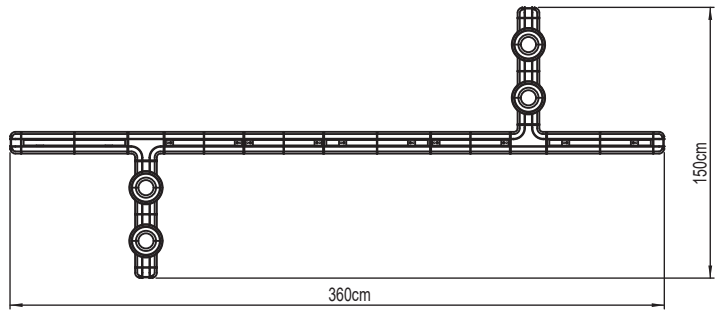

Ultra tree planter 59+44 4 cm: 84w, cri 80, 3000k ,8420Lm
Ultra tree planter 59+44 4 cm: 159w, cri 80, 3000k ,116030Lm

Ultra tree planter 59+44 3 cm: 75w, cri 80, 3000k ,7520Lm
Ultra tree planter 59+44 3 cm: 142.5w, cri 80, 3000k ,14310Lm