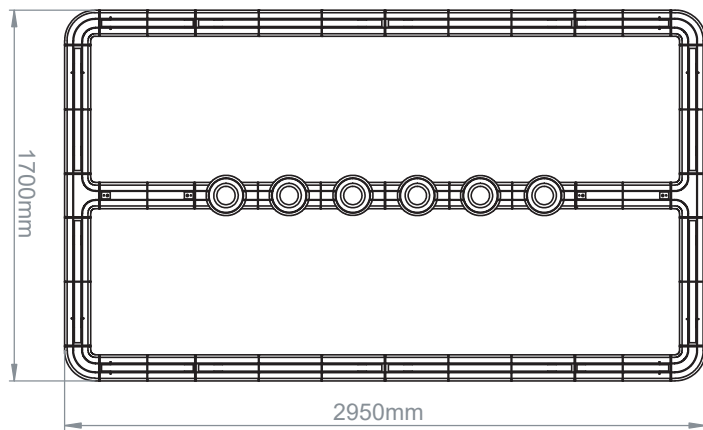

Color options:

Custom colors available

Planter square 4: 147w, cri 80, 3000k ,14665Lm
 Planter square 4: 277w, cri 80, 3000k ,27887Lm

Planter square 6: 172w, cri 80, 3000k ,17200Lm
 Planter square 6: 325.5w, cri 80, 3000k ,32715Lm

Planter square 8: 196w, cri 80, 3000k ,19608Lm
 Planter square 8: 371w, cri 80, 3000k ,37292Lm