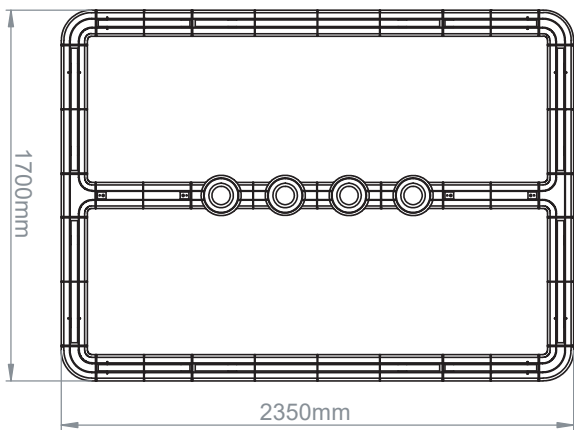

ULTRA MARINER SYSTEM

ULTRA SQUARE PLANTER

Customizable item

Customizable item

Material: Metal
Finish: Powder coating

- * Light source: Built in led module
- * Dimming options: Dali / 1-10v / push - on request
- * Dim to tone – on request
- * Ip 20
- * Ceiling mount driver
- * 110 - 127v / 220 - 240v
- * Hanging options: Metal wire / metal chain
- * 4000k - on request

Color options:

Custom colors available

Planter square 4: 147w, cri 80, 3000k ,14665Lm
 Planter square 4: 277w, cri 80, 3000k ,27887Lm

Planter square 6: 172w, cri 80, 3000k ,17200Lm
 Planter square 6: 325.5w, cri 80, 3000k ,32715Lm