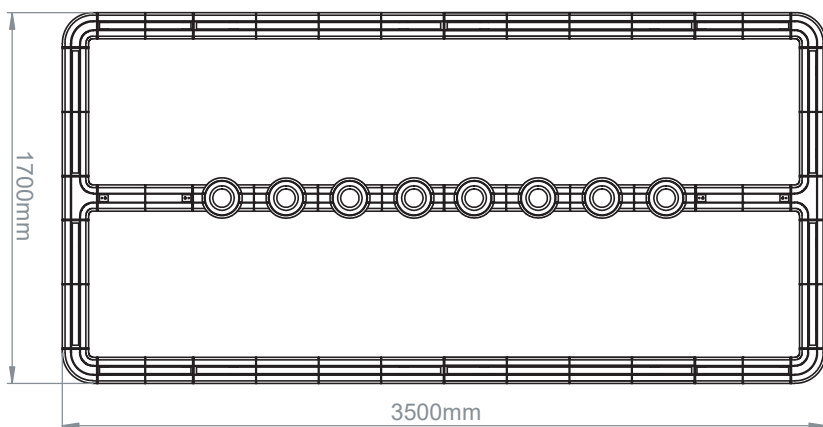

Color options:

Custom colors available

Planter square 4: 147w, cri 80, 3000k ,14665Lm
 Planter square 4: 277w, cri 80, 3000k ,27887Lm

Planter square 6: 172w, cri 80, 3000k ,17200Lm
 Planter square 6: 325.5w, cri 80, 3000k ,32715Lm

Planter square 8: 196w, cri 80, 3000k ,19608Lm
 Planter square 8: 371w, cri 80, 3000k ,37292Lm